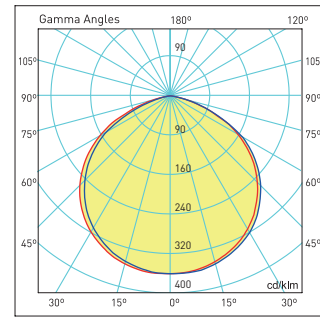

Light Distribution Curve Işık Şiddeti Dağılım Eğrisi

180.0 0.0 270.0 90.0 100W LED η :100,00%

Cone Diagram Konik Diagram

50W					100W					150W					200W				
Height	Eavg; Emax	Angle: 110.08°	Diameter		Height	Eavg; Emax	Angle: 114.69°	Diameter		Height	Eavg; Emax	Angle: 115.49°	Diameter		Height	Eavg; Emax	Angle: 115.04°	Diameter	
1m	789.5, 2480lx		286.05cm		1m	1321, 4617lx		312.06cm		1m	1966, 7054lx		316.91cm		1m	2698, 9710lx		314.17cm	
2m	197.4, 620.1lx		572.11cm		2m	330.3, 1154lx		624.13cm		2m	491.6, 1763lx		633.83cm		2m	674.5, 2427lx		628.35cm	
3m	87.72, 275.6lx		858.16cm		3m	146.8, 513.0lx		936.19cm		3m	218.5, 783.8lx		950.74cm		3m	299.8, 1079lx		942.52cm	
4m	49.34, 155.0lx		1144.21cm		4m	82.57, 288.6lx		1248.26cm		4m	122.9, 440.9lx		1267.65cm		4m	168.6, 606.9lx		1256.69cm	
5m	31.58, 99.21lx		1430.26cm		5m	52.84, 184.7lx		1560.32cm		5m	78.65, 282.2lx		1584.56cm		5m	107.9, 388.4lx		1570.86cm	
6m	21.93, 68.90lx		1716.32cm		6m	36.70, 128.3lx		1872.39cm		6m	54.62, 195.9lx		1901.48cm		6m	74.95, 269.7lx		1885.04cm	
7m	16.11, 50.62lx		2002.37cm		7m	26.96, 94.23lx		2184.45cm		7m	40.13, 144.0lx		2218.39cm		7m	55.06, 198.2lx		2199.21cm	
8m	12.34, 38.75lx		2288.42cm		8m	20.64, 72.14lx		2496.52cm		8m	30.72, 110.2lx		2535.30cm		8m	42.16, 151.7lx		2513.38cm	
9m	9.746, 30.62lx		2574.48cm		9m	16.31, 57.00lx		2808.58cm		9m	24.28, 87.08lx		2852.21cm		9m	33.31, 119.9lx		2827.55cm	
10m	7.895, 24.80lx		2860.53cm		10m	13.21, 46.17lx		3120.65cm		10m	19.66, 70.54lx		3169.13cm		10m	26.98, 97.10lx		3141.73cm	

Visit our website for latest product informations and documents.
Güncel ürün bilgi ve belgeleri için web sitemizi ziyaret ediniz.