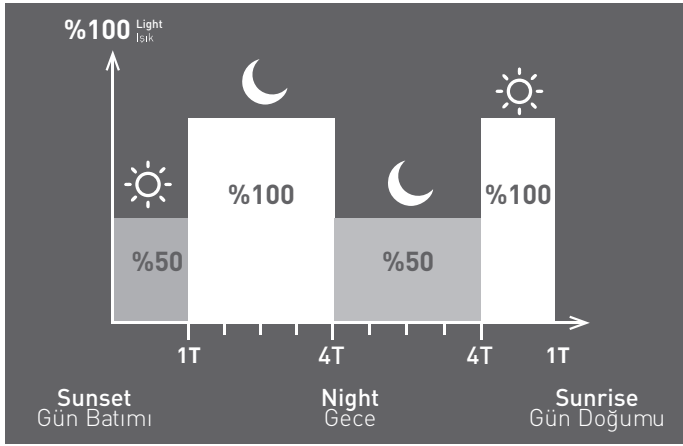

%50

1T Hour / Saat

%100

4T Hour / Saat

%50

4T Hour / Saat

%100

1T Hour / Saat

Scenario can be adjusted according to customer demand. Senaryo müşteri talebine göre ayarlanabilir.