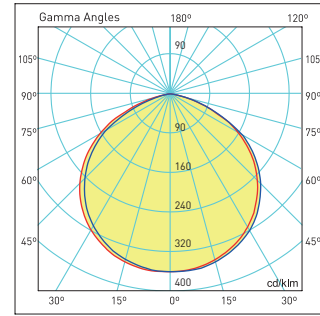

Light Distribution Curve Işık Şiddeti Dağılım Eğrisi

180.0 0.0 270.0 90.0 100W LED η :100,00%

Cone Diagram Konik Diagram

Height	Eavg; Emax	Angle: 110.08°	Diameter
1m	789.5, 2480lx		286.05cm
2m	197.4, 620.1lx		572.11cm
3m	87.72, 275.6lx		858.16cm
4m	49.34, 155.0lx		1144.21cm
5m	31.58, 99.21lx		1430.26cm
6m	21.93, 68.90lx		1716.32cm
7m	16.11, 50.62lx		2002.37cm
8m	12.34, 38.75lx		2288.42cm
9m	9.746, 30.62lx		2574.48cm
10m	7.895, 24.80lx		2860.53cm

Height	Eavg; Emax	Angle: 114.69°	Diameter
1m	1321, 4617lx		312.06cm
2m	330.3, 1154lx		624.13cm
3m	146.8, 513.0lx		936.19cm
4m	82.57, 288.6lx		1248.26cm
5m	52.84, 184.7lx		1560.32cm
6m	36.70, 128.3lx		1872.39cm
7m	26.96, 94.23lx		2184.45cm
8m	20.64, 72.14lx		2496.52cm
9m	16.31, 57.00lx		2808.58cm
10m	13.21, 46.17lx		3120.65cm

Height	Eavg; Emax	Angle: 115.49°	Diameter
1m	1966, 7054lx		316.91cm
2m	491.6, 1763lx		633.83cm
3m	218.5, 783.8lx		950.74cm
4m	122.9, 440.9lx		1267.65cm
5m	78.65, 282.2lx		1584.56cm
6m	54.62, 195.9lx		1901.48cm
7m	40.13, 144.0lx		2218.39cm
8m	30.72, 110.2lx		2535.30cm
9m	24.28, 87.08lx		2852.21cm
10m	19.66, 70.54lx		3169.13cm

Height	Eavg; Emax	Angle: 115.04°	Diameter
1m	2698, 9710lx		314.17cm
2m	674.5, 2427lx		628.35cm
3m	299.8, 1079lx		942.52cm
4m	168.6, 606.9lx		1256.69cm
5m	107.9, 388.4lx		1570.86cm
6m	74.95, 269.7lx		1885.04cm
7m	55.06, 198.2lx		2199.21cm
8m	42.16, 151.7lx		2513.38cm
9m	33.31, 119.9lx		2827.55cm
10m	26.98, 97.10lx		3141.73cm

Visit our website for latest product informations and documents.
Güncel ürün bilgi ve belgeleri için web sitemizi ziyaret ediniz.