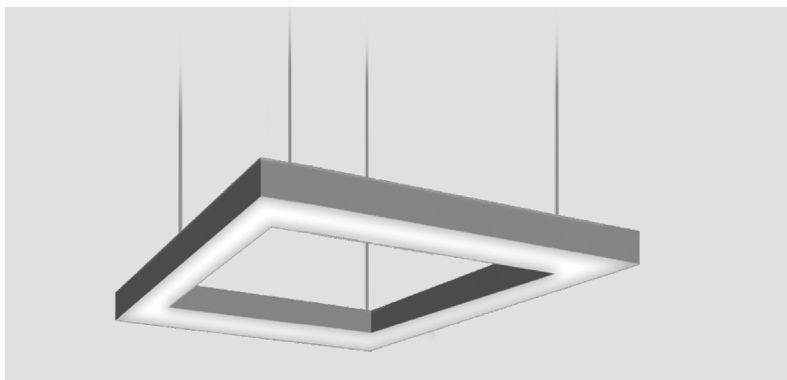

Quad

Power: 36, 50, 100W
Efficiency: Up to 115lm/W
Color Temperature: 3000/4000/6500K
Dimensions: 400x80, 600x80, 900x80mm
Beam Angle: 150°
Options: DALI, Emergency Kit