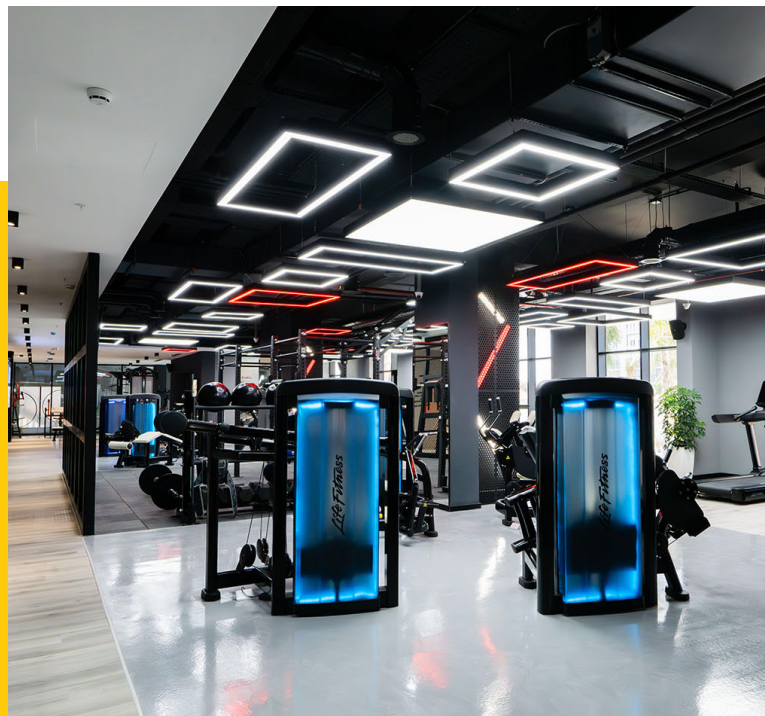

For the general lighting of the gym, our **Quad** product was preferred. As part of the project, **special red lighting solutions** were provided to highlight specific areas and add a sophisticated ambiance to the space.