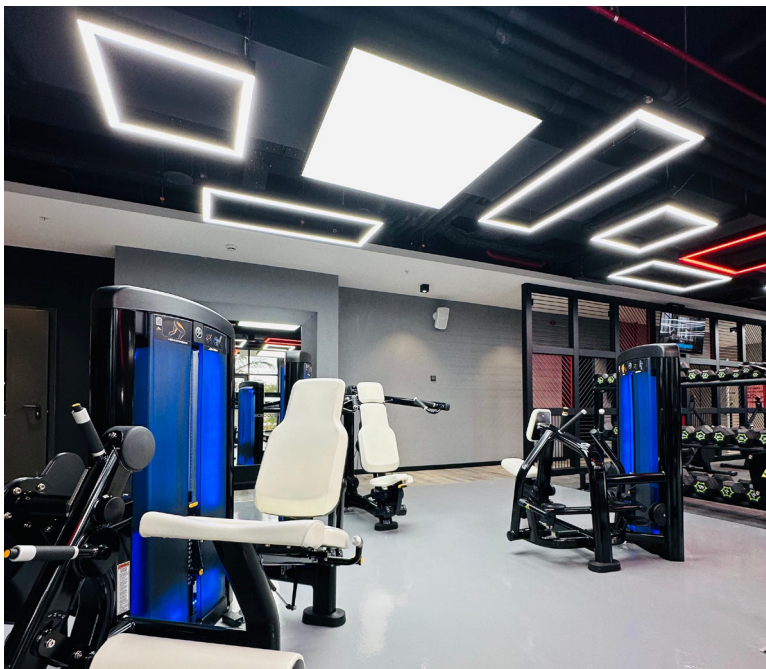

For the general lighting of the gym, our **Quad** product was preferred. As part of the project, **special red lighting solutions** were provided to highlight specific areas and add a sophisticated ambiance to the space.