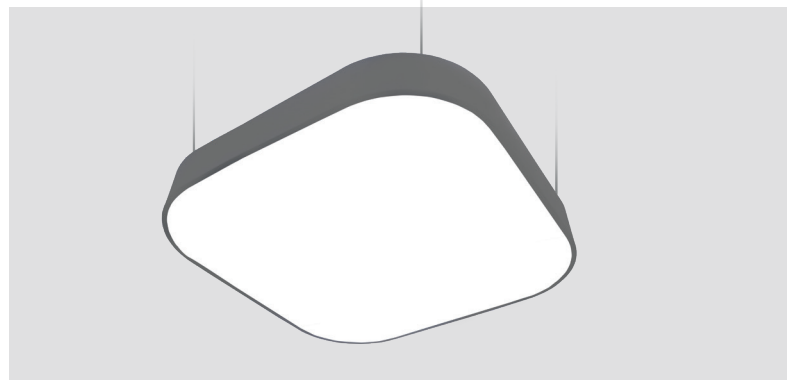

Circa

Power: 32, 50, 75, 100W
Efficiency: Up to 115lm/W
Color Temperature: 3000/4000/6500K
Dimensions: 400x80x80, 600x80x80, 900x80x80, 1200x80x80mm
Beam Angle: 150°
Options: DALI, Emergency Kit

Polaris

Power: 36, 50, 100W
Efficiency: Up to 115lm/W
Color Temperature: 3000/4000/6500K
Dimensions: 400x80, 600x80, 900x80mm
Beam Angle: 150°
Options: DALI, Emergency Kit

Quad

Power: 36, 50, 100W
Efficiency: Up to 115lm/W
Color Temperature: 3000/4000/6500K
Dimensions: 400x80, 600x80, 900x80mm
Beam Angle: 150°
Options: DALI, Emergency Kit