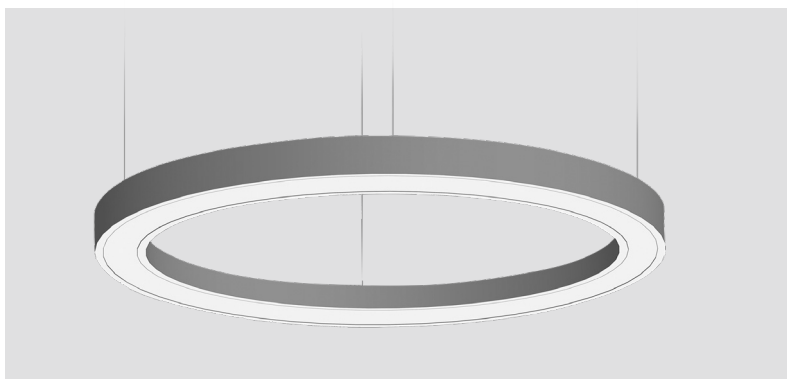

Our **Talia** product was used in various areas, from gyms to hotel rooms. Offering flexible usage with **single and dual options**, its **adjustable head design allowed for precise light direction**.

Circa

Power: 32, 50, 75, 100W
Efficiency: Up to 115lm/W
Color Temperature: 3000/4000/6500K
Dimensions: 400x80x80, 600x80x80, 900x80x80, 1200x80x80mm
Beam Angle: 150°
Options: DALI, Emergency Kit

Polaris