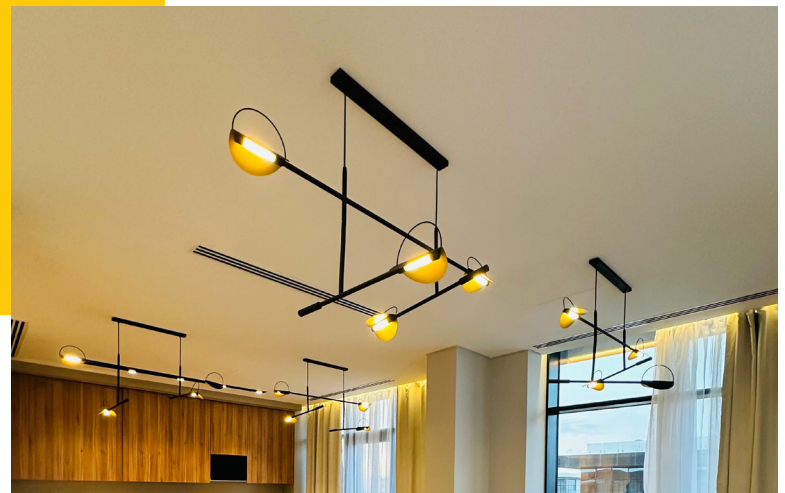

Additionally, **a new pendant luminaire was designed specifically for the project** and integrated into the space to create a holistic lighting solution.