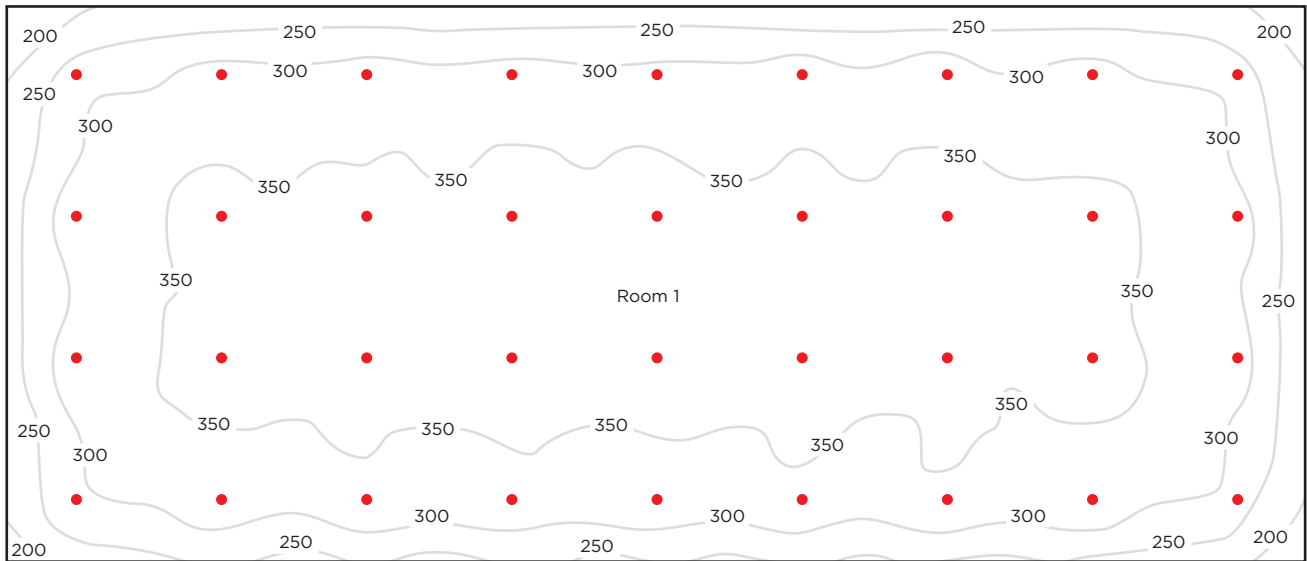

CASTOR G3

66% energy saving

44% fewer products

Power consumption

150W

Luminous flux

21900lm

Number of armature required

37 pieces

Total energy consumption

5550W

Average ambient illuminance

324lx

Power consumption

250W

Luminous flux

15250lm

Number of armature required

66 piece

Total energy consumption

16500W

Average ambient illuminance

321lx