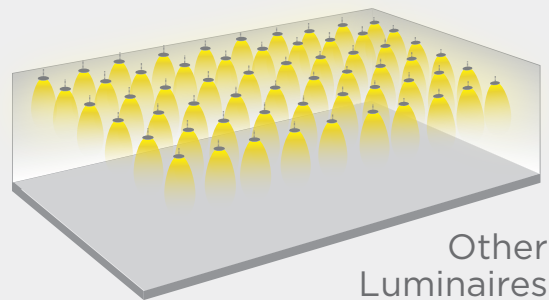

CASTOR G3

66% energy saving

44% fewer products

Power consumption

150W

Luminous flux

21900lm

Number of armature required

37 pieces

Total energy consumption

5550W

Average ambient illuminance

324lx

Power consumption

250W

Luminous flux

15250lm

Number of armature required

66 piece

Total energy consumption

16500W

Average ambient illuminance

321lx