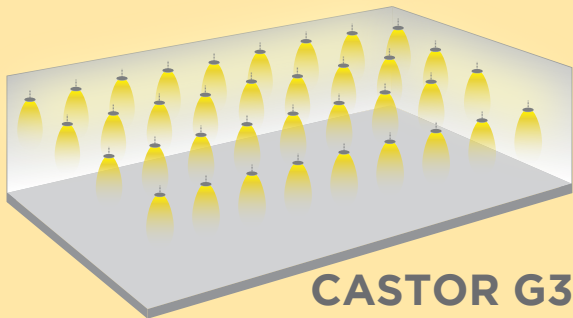

CASTOR G3

66% energy saving

44% fewer products

Power consumption

150W

Luminous flux

21900lm

Number of armature required

37 pieces

Total energy consumption

5550W

Average ambient illuminance

324lx

Power consumption

250W

Luminous flux

15250lm

Number of armature required

66 piece

Total energy consumption

16500W

Average ambient illuminance

321lx