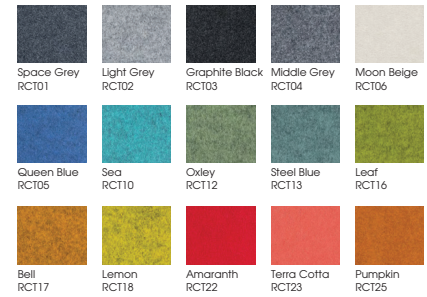

- Aluminium
- Opal Diffuser
- IP40

Body Colour

- Black
- Grey
- White

Color Temperature

- 2700K
- 3000K
- 4000K

Light

- Direct Only
- Direct / Indirect
- Indirect Only

Driver Type

Circa

Acoustic Panel Colors

- Aluminium 
- Opal Diffuser 
- IP40 
- Body Colour**
- Black 
- Grey 
- White 
- Color Temperature**
- RGB 
- 2700K 
- 3000K 
- 4000K 
- Tuneable White 
- Light**
- Direct Only 
- Direct / Indirect 
- Indirect Only 