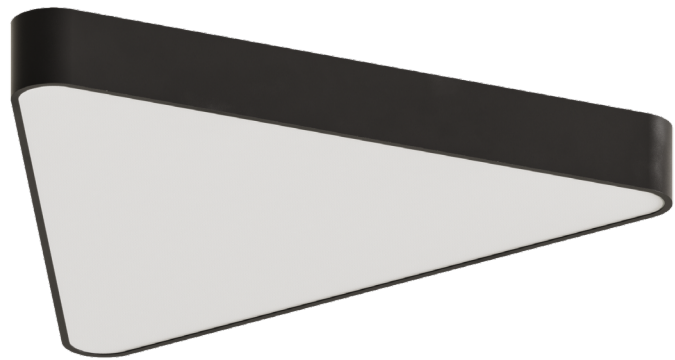

Decorative Luminaires
Plena

Plena Direct

Power (W)	Luminous Flux (lm)	Efficacy (lm/W)	Dimensions (Ø)
60	7500	125	670
80	10000	125	950

Plena Direct/Endirect

Power (W)	Luminous Flux (lm)	Efficacy (lm/W)	Dimensions (Ø)
75	9300	124	670
100	12500	125	950

- Aluminium
- Opal Diffuser
- IP40

Body Colour

- Black
- Grey
- White

Color Temperature

- 2700K
- 3000K
- 4000K
- Tuneable White

Light

- Direct Only
- Direct / Indirect
- Indirect Only

Driver Type

- DALI
- Non-Dimmable
- Bluetooth
- Surface Mounted
- Pendant