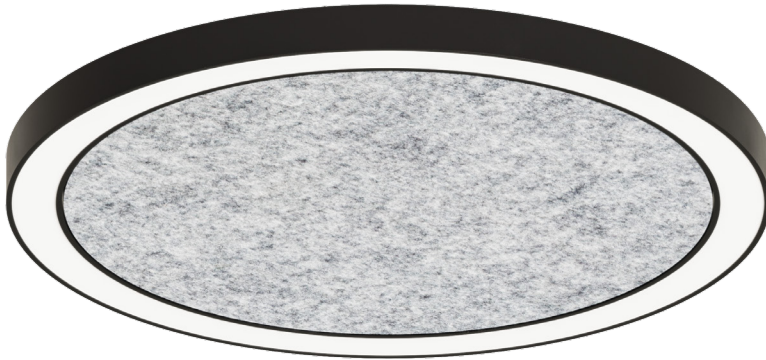

Acoustic Decorative
Luminaires

Circa