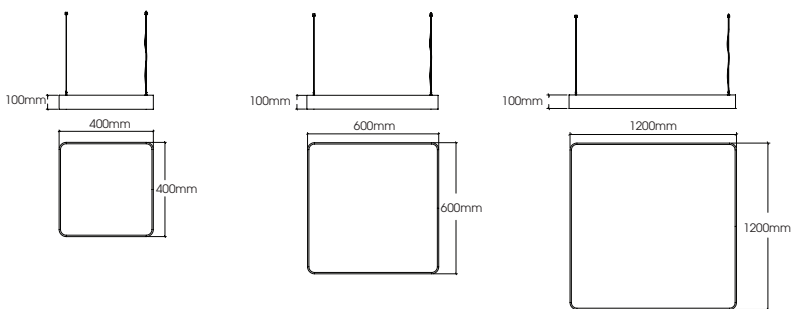

Power (W)	Luminous Flux (lm)	Efficacy (lm/W)	Dimensions (Ø)
35	4313	123	300
54	6750	125	400
90	11250	125	600
120	15000	125	800
150	18750	125	1000

Polaris Direct / Endirect

Power (W)	Luminous Flux (lm)	Efficacy (lm/W)	Dimensions (Ø)
35	3450	99	300
54	5400	100	400
90	9000	100	600
120	12000	100	800
150	15000	100	1000

- Light**
- Direct Only 
- Direct / Indirect 
- Indirect Only 

Driver Type

-  Non-Dimmable Bluetooth
- Surface Mounted Pendant

Smooth Direct

	Power (W)	Luminous Flux (lm)	Efficacy (lm/W)	Dimensions (axb)
	62	5243	85	670x670
	87	7433	85	950x950
	113	9625	85	1230x1230

Smooth Direct/Endirect

	Power (W)	Luminous Flux (lm)	Efficacy (lm/W)	Dimensions (x)
	120	11397	95	670x670
	171	16160	95	950x950
	222	20922	94	1230x1230

Decorative Luminaires
Pieno

Pieno Direct

Power (W)	Luminous Flux (lm)	Efficacy (lm/W)	Dimensions (axb)
60	7500	125	600x600
80	10000	125	800x800
100	12500	125	1160x1160

Pieno Direct/Endirect

Power (W)	Luminous Flux (lm)	Efficacy (lm/W)	Dimensions (axb)
75	9300	124	600x600
100	12500	125	800x800
120	15000	125	1160x1160

- Aluminium
- Opal Diffuser
- IP40

Body Colour

- Black
- Grey
- White