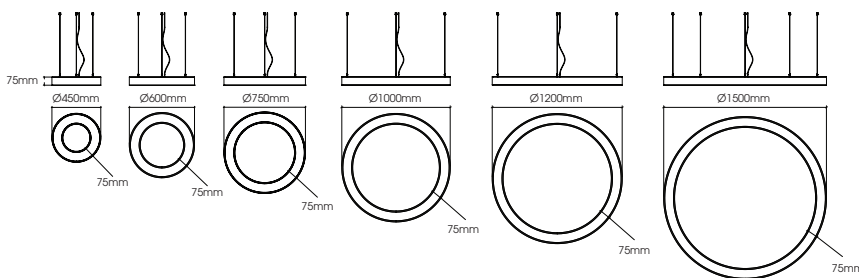

- Aluminium
- Opal Diffuser
- IP40

Body Colour

- Black
- Grey
- White

Color Temperature

- RGB
- 2700K
- 3000K
- 4000K
- Tuneable White

Light

- Direct Only
- Direct / Indirect
- Indirect Only

Driver Type

- DALI
- Non-Dimmable
- Bluetooth
- Surface Mounted
- Pendant

Circa Direct / Endirect

Power (W)	Luminous Flux (lm)	Efficacy (lm/W)	Dimensions (Ø)
49	4387	90	450
65	5850	90	600
81	7312	90	750
108	9750	90	1000
130	11700	90	1200
162	14625	90	1500
195	17549	90	1800
217	19499	90	2000