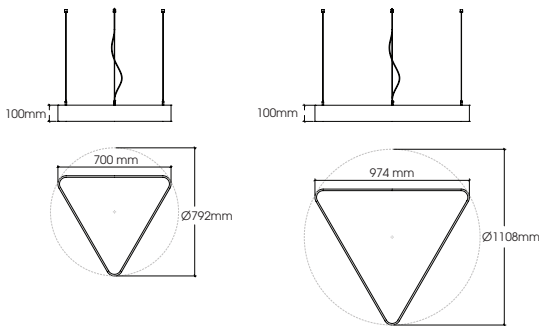

Modella Direct/Endirect

Power (W)	Luminous Flux (lm)	Efficacy (lm/W)	Dimensions (Ø)
69	6217	90	800
86	7772	90	1000
104	9326	90	1200
130	11657	90	1500
155	13989	93	1800

The driver is located inside the pendant kit

Driver Type

-   Non-Dimmable  Bluetooth
-  Surface Mounted  Pendant

Radia Direct

	Power (W)	Luminous Flux (lm)	Efficacy (lm/W)	Dimensions (Ø)
	45	4050	90	670
	65	5850	90	950
	85	7650	90	1240

Radia Direct/Endirect

	Power (W)	Luminous Flux (lm)	Efficacy (lm/W)	Dimensions (Ø)
	68	6075	89	670
	98	8775	90	950
	128	11475	90	1240

Decorative Luminaires
Plena

Plena Direct

Power (W)	Luminous Flux (lm)	Efficacy (lm/W)	Dimensions (Ø)
60	7500	125	670
80	10000	125	950

Plena Direct/Endirect

Power (W)	Luminous Flux (lm)	Efficacy (lm/W)	Dimensions (Ø)
75	9300	124	670
100	12500	125	950

- Aluminium
- Opal Diffuser
- IP40

Body Colour

- Black
- Grey
- White

Color Temperature

- 2700K
- 3000K
- 4000K
- Tuneable White