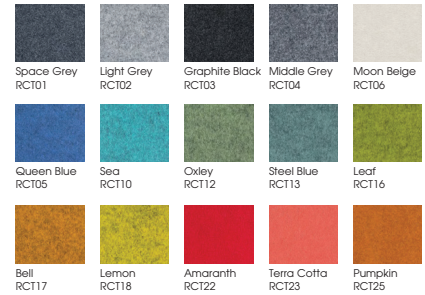

Circa

Acoustic Panel Colors

- Aluminium 
- Opal Diffuser 
- IP40 
- Body Colour**
- Black 
- Grey 
- White 
- Color Temperature**
- RGB 
- 2700K 
- 3000K 
- 4000K 
- Tuneable White 
- Light**
- Direct Only 
- Direct / Indirect 
- Indirect Only 

Body Colour

- Black
- Grey
- White

Color Temperature

- 2700K
- 3000K
- 4000K
- Tuneable White

Light

- Direct Only
- Direct / Indirect
- Indirect Only

Driver Type

- DALI
- Non-Dimmable
- Bluetooth
- Surface Mounted
- Pendant

Acoustic Decorative
Luminaires
Smooth

Acoustic Panel Colors

- Aluminium
- Opal Diffuser
- IP40
- Body Colour**
 - Black
 - Grey
 - White
- Color Temperature**
 - RGB
 - 2700K
 - 3000K
 - 4000K
 - Tuneable White
- Light**
 - Direct Only
 - Direct / Indirect
 - Indirect Only
- Driver Type**
 - Non-Dimmable Bluetooth
 - Surface Mounted Pendant