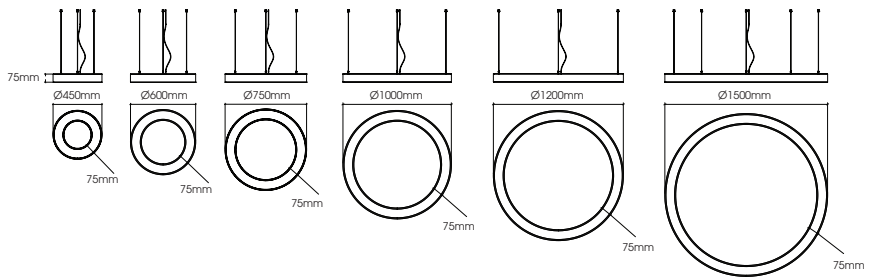

- Light**
- Direct Only 
- Direct / Indirect 
- Indirect Only 

- Driver Type**
-  Non-Dimmable Bluetooth
- Surface Mounted Pendant

Circa Direct

	Power (W)	Luminous Flux (lm)	Efficacy (lm/W)	Dimensions (Ø)
	32	2925	91	450
	43	3900	91	600
	54	4875	90	750
	72	6500	90	1000
	87	7800	90	1200
	108	9750	90	1500
	130	11700	90	1800
	144	13000	90	2000