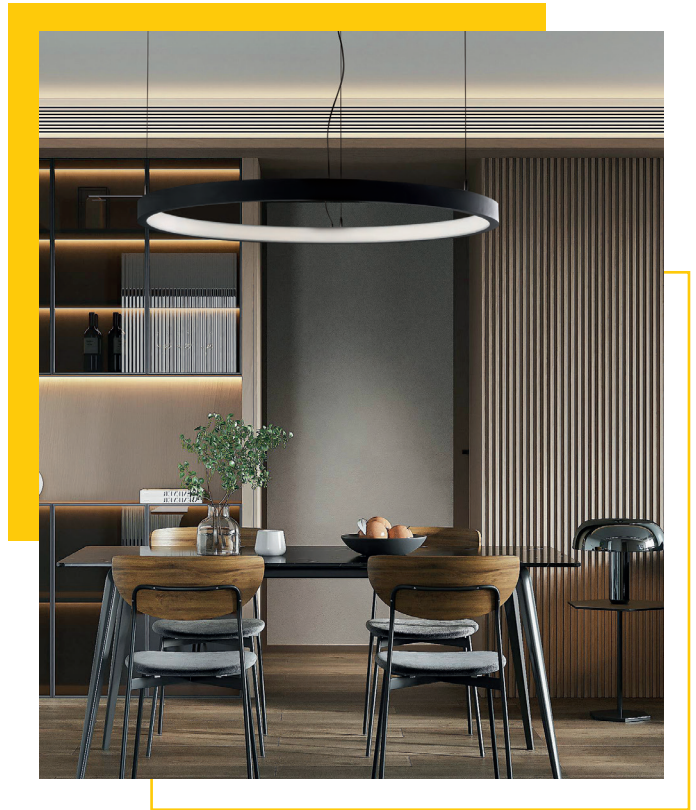

Elegance

Recta Lux offers a unique design language that blends fine craftsmanship and elegance with architecture. Each piece directs light gracefully to the most aesthetic points of the space, adding aesthetic depth to architectural projects through meticulous attention to detail and clean lines. With its minimalist design approach, it not only provides illumination but also brings a sophisticated ambiance to the space. By delicately crafting the impact of light, it offers a unique experience in lighting solutions.