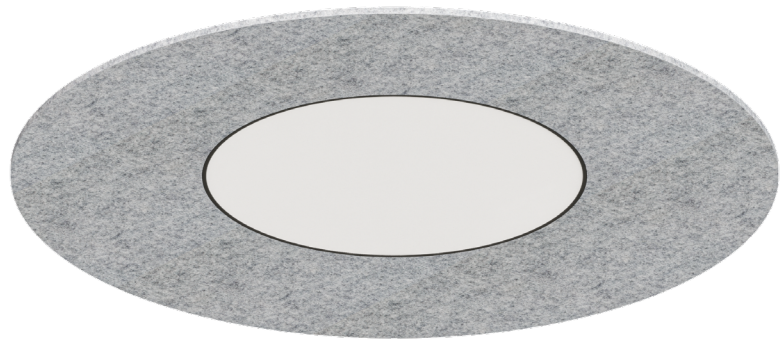

Driver Type

-   Non-Dimmable  Bluetooth
-  Surface Mounted  Pendant

	Power (W)	Luminous Flux (lm)	Efficacy (lm/W)	Dimensions (Ø)
	43	3683	86	600
	54	4604	85	750
	72	6139	85	1000
	87	7366	85	1200
	108	9208	85	1500

Acoustic Decorative
Luminaires
Polaris

Acoustic Panel Colors

Power (W)	Luminous Flux (lm)	Efficacy (lm/W)	Dimensions (Ø)
23	2875	125	300
36	4500	125	400
60	7500	125	600

- Aluminium
- Opal Diffuser
- IP40