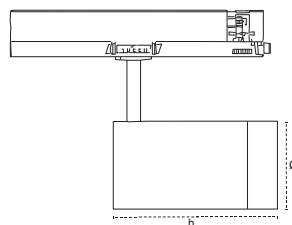

4000K 

6500K 

Light

90° / 355° Adjustable Head 

18° / 24° / 36° Lens Options 

Driver Type

DIM

Power (W)	Luminous Flux (lm)	Efficacy (lm/W)	Dimensions (Øxh)
18	2160	120	80x140
22	2530	115	80x140
26	2938	113	80x140
30	3300	110	80x140