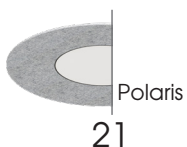

19 Acoustic Decorative Luminaires