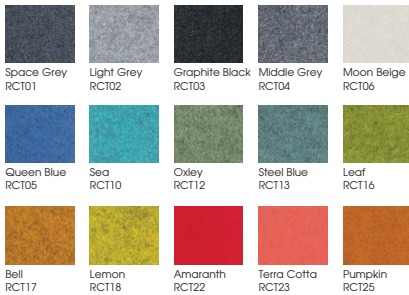

Acoustic Decorative
Luminaires
Polaris

Acoustic Panel Colors