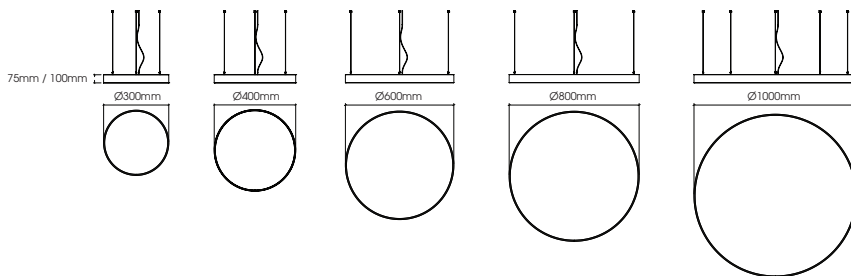

Driver Type

-   Non-Dimmable  Bluetooth
-  Surface Mounted  Pendant

Polaris Direct

	Power (W)	Luminous Flux (lm)	Efficacy (lm/W)	Dimensions (Ø)
	23	2875	125	300
	36	4500	125	400
	60	7500	125	600
	80	10000	125	800
	100	12500	125	1000

Polaris Direct

	Power (W)	Luminous Flux (lm)	Efficacy (lm/W)	Dimensions (Ø)
	23	2300	100	300
	36	3600	100	400
	60	6000	100	600
	80	8000	100	800
	100	10000	100	1000

Decorative Luminaires
Polaris

Polaris Direct / Endirect

Power (W)	Luminous Flux (lm)	Efficacy (lm/W)	Dimensions (Ø)
35	4313	123	300
54	6750	125	400
90	11250	125	600
120	15000	125	800
150	18750	125	1000

Polaris Direct / Endirect

Power (W)	Luminous Flux (lm)	Efficacy (lm/W)	Dimensions (Ø)
35	3450	99	300
54	5400	100	400
90	9000	100	600
120	12000	100	800
150	15000	100	1000

Smooth Direct/Endirect

	Power (W)	Luminous Flux (lm)	Efficacy (lm/W)	Dimensions (x)
	120	11397	95	670x670
	171	16160	95	950x950
	222	20922	94	1230x1230

Decorative Luminaires
Pieno

Pieno Direct

Power (W)	Luminous Flux (lm)	Efficacy (lm/W)	Dimensions (axb)
60	7500	125	600x600
80	10000	125	800x800
100	12500	125	1160x1160