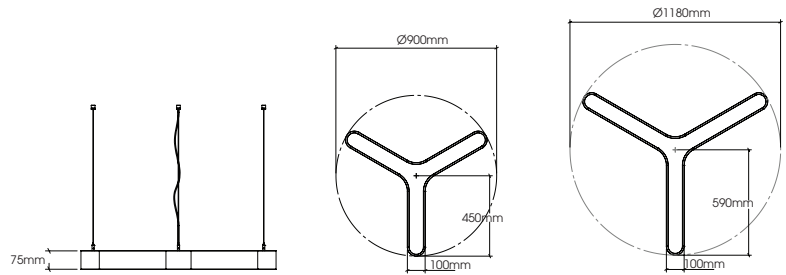

	Power (W)	Luminous Flux (lm)	Efficacy (lm/W)	Dimensions (Ø)
	68	6075	89	670
	98	8775	90	950
	128	11475	90	1240

Decorative Luminaires
Plena

Plena Direct

Power (W)	Luminous Flux (lm)	Efficacy (lm/W)	Dimensions (Ø)
60	7500	125	670
80	10000	125	950

Plena Direct/Endirect

Power (W)	Luminous Flux (lm)	Efficacy (lm/W)	Dimensions (Ø)
75	9300	124	670
100	12500	125	950

- Aluminium
- Opal Diffuser
- IP40

Body Colour

- Black
- Grey
- White

Color Temperature

- 2700K
- 3000K
- 4000K
- Tuneable White

Driver Type

-   Non-Dimmable  Bluetooth
-  Surface Mounted  Pendant

	Power (W)	Luminous Flux (lm)	Efficacy (lm/W)	Dimensions (Ø)
	39	2800	72	600
	78	5600	72	1200

rectax

Acoustic Decorative Luminaires

Acoustic Decorative
Luminaires