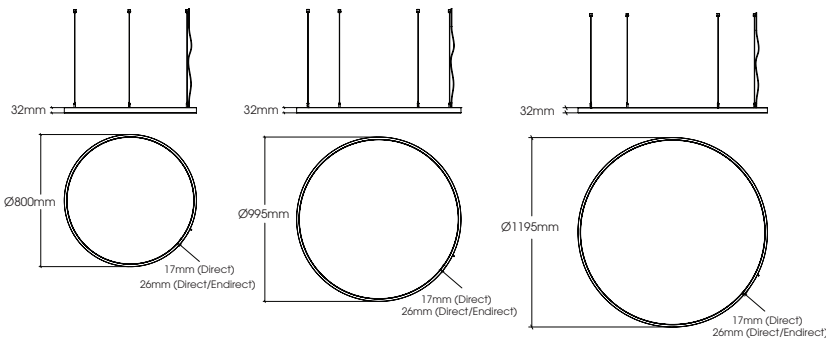

Smooth Direct/Endirect

	Power (W)	Luminous Flux (lm)	Efficacy (lm/W)	Dimensions (x)
	120	11397	95	670x670
	171	16160	95	950x950
	222	20922	94	1230x1230

Decorative Luminaires
Pieno

Pieno Direct

Power (W)	Luminous Flux (lm)	Efficacy (lm/W)	Dimensions (axb)
60	7500	125	600x600
80	10000	125	800x800
100	12500	125	1160x1160

-   Non-Dimmable |  Bluetooth
-  Pendant

Power (W)	Luminous Flux (lm)	Efficacy (lm/W)	Dimensions (Ø)
69	6217	90	800
86	7772	90	1000
104	9326	90	1200
130	11657	90	1500
155	13989	90	1800

The driver is located inside the pendant kit

Decorative Luminaires
Modella

Direct

Direct / Endirect

Modella Direct

Power (W)	Luminous Flux (lm)	Efficacy (lm/W)	Dimensions (Ø)
69	6217	90	800
86	7772	90	1000
104	9326	90	1200
130	11657	90	1500
155	13989	90	1800

Modella Direct/Endirect

Power (W)	Luminous Flux (lm)	Efficacy (lm/W)	Dimensions (Ø)
69	6217	90	800
86	7772	90	1000
104	9326	90	1200
130	11657	90	1500
155	13989	93	1800

The driver is located inside the pendant kit