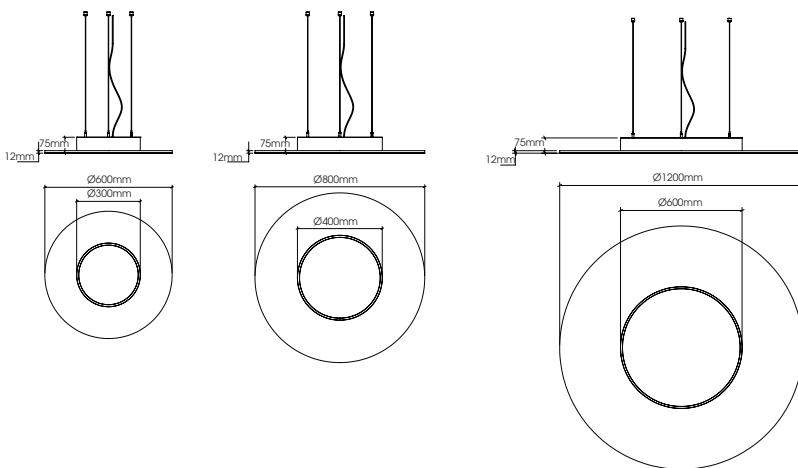

	Power (W)	Luminous Flux (lm)	Efficacy (lm/W)	Dimensions (Ø)
	68	6075	89	670
	98	8775	90	950
	128	11475	90	1240

Decorative Luminaires
Plena

Plena Direct

Power (W)	Luminous Flux (lm)	Efficacy (lm/W)	Dimensions (Ø)
60	7500	125	670
80	10000	125	950

Driver Type

-   Non-Dimmable  Bluetooth
-  Surface Mounted  Pendant

	Power (W)	Luminous Flux (lm)	Efficacy (lm/W)	Dimensions (Ø)
	43	3683	86	600
	54	4604	85	750
	72	6139	85	1000
	87	7366	85	1200
	108	9208	85	1500

Acoustic Decorative
Luminaires
Polaris

Acoustic Panel Colors

Power (W)	Luminous Flux (lm)	Efficacy (lm/W)	Dimensions (Ø)
23	2875	125	300
36	4500	125	400
60	7500	125	600

- Aluminium
- Opal Diffuser
- IP40