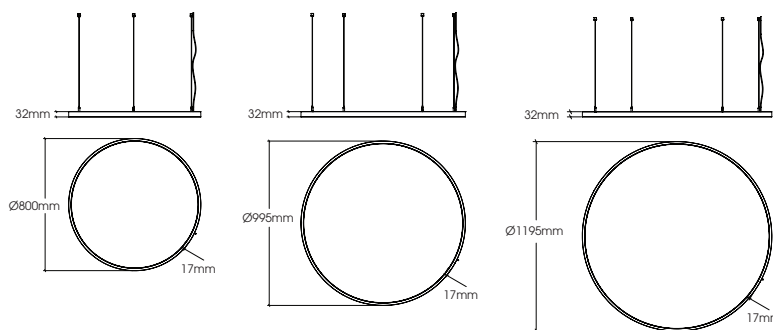

Smooth Direct/Endirect

	Power (W)	Luminous Flux (lm)	Efficacy (lm/W)	Dimensions (x)
	120	11397	95	670x670
	171	16160	95	950x950
	222	20922	94	1230x1230

Decorative Luminaires
Pieno

Pieno Direct

Power (W)	Luminous Flux (lm)	Efficacy (lm/W)	Dimensions (axb)
60	7500	125	600x600
80	10000	125	800x800
100	12500	125	1160x1160

-   Non-Dimmable |  Bluetooth
-  Pendant

Power (W)	Luminous Flux (lm)	Efficacy (lm/W)	Dimensions (Ø)
69	6217	90	800
86	7772	90	1000
104	9326	90	1200
130	11657	90	1500
155	13989	90	1800

The driver is located inside the pendant kit

Decorative Luminaires
Modella

Direct

Direct / Endirect

Modella Direct

Power (W)	Luminous Flux (lm)	Efficacy (lm/W)	Dimensions (Ø)
69	6217	90	800
86	7772	90	1000
104	9326	90	1200
130	11657	90	1500
155	13989	90	1800

Modella Direct/Endirect

Power (W)	Luminous Flux (lm)	Efficacy (lm/W)	Dimensions (Ø)
69	6217	90	800
86	7772	90	1000
104	9326	90	1200
130	11657	90	1500
155	13989	93	1800

The driver is located inside the pendant kit