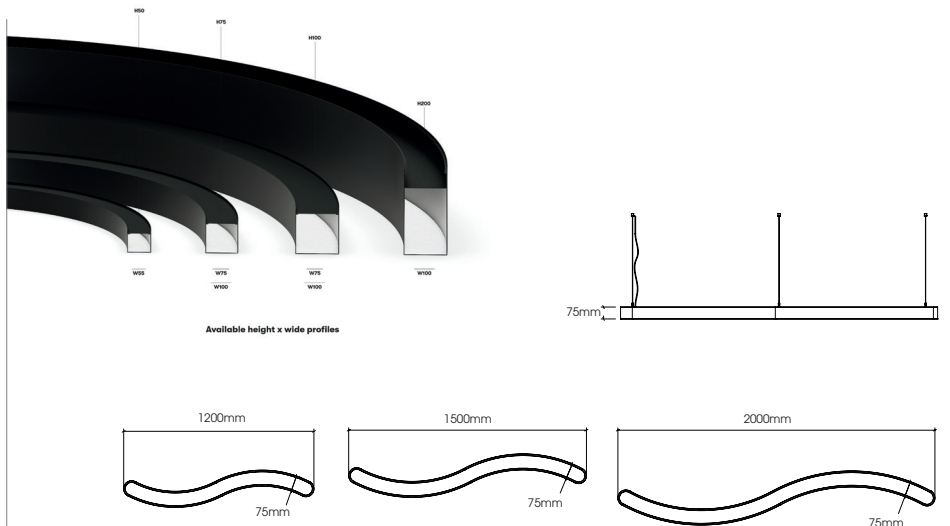

	Power (W)	Luminous Flux (lm)	Efficacy (lm/W)	Dimensions (x)
	62	5243	85	670
	87	7433	85	950
	113	9625	85	1230

Linear Luminaires

Linear Luminaires
Glid

- Aluminium 
- Opal Diffuser 
- Microprismatic Option 
- IP40 

Power (W)	Luminous Flux (lm)	Efficacy (lm/W)	Dimensions (α)
23	2070	90	1000

'It can be made in requested sizes. You can contact your customer representative'

Track Spot Luminaires

Track Spot Luminaires
Rico