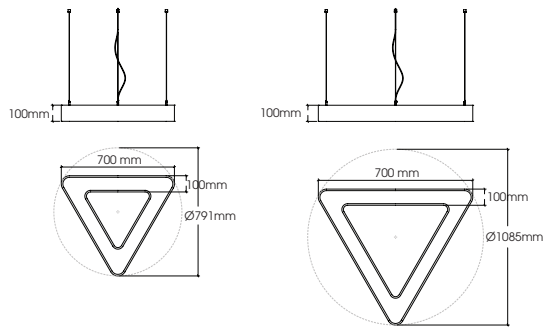

Driver Type

- Non-Dimmable Bluetooth
- Surface Mounted Pendant

Radia Direct

	Power (W)	Luminous Flux (lm)	Efficacy (lm/W)	Dimensions (Ø)
	45	4050	90	670
	65	5850	90	950
	85	7650	90	1240

Radia Direct/Endirect

	Power (W)	Luminous Flux (lm)	Efficacy (lm/W)	Dimensions (Ø)
	68	6075	89	670
	98	8775	90	950
	128	11475	90	1240