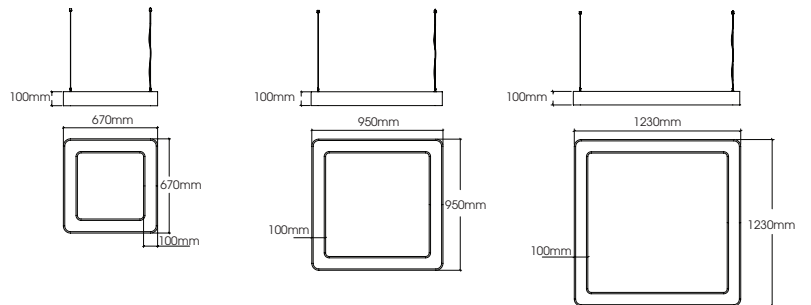

	Power (W)	Luminous Flux (lm)	Efficacy (lm/W)	Dimensions (Ø)
	68	6075	89	670
	98	8775	90	950
	128	11475	90	1240

Decorative Luminaires
Plena

Plena Direct

Power (W)	Luminous Flux (lm)	Efficacy (lm/W)	Dimensions (Ø)
60	7500	125	670
80	10000	125	950

Acoustic Decorative
Luminaires
Polaris

Acoustic Panel Colors

Power (W)	Luminous Flux (lm)	Efficacy (lm/W)	Dimensions (Ø)
23	2875	125	300
36	4500	125	400
60	7500	125	600

- Aluminium
- Opal Diffuser
- IP40

	Power (W)	Luminous Flux (lm)	Efficacy (lm/W)	Dimensions (x)
	62	5243	85	670
	87	7433	85	950
	113	9625	85	1230

Linear Luminaires

Linear Luminaires
Glid

- Aluminium 
- Opal Diffuser 
- Microprismatic Option 
- IP40 