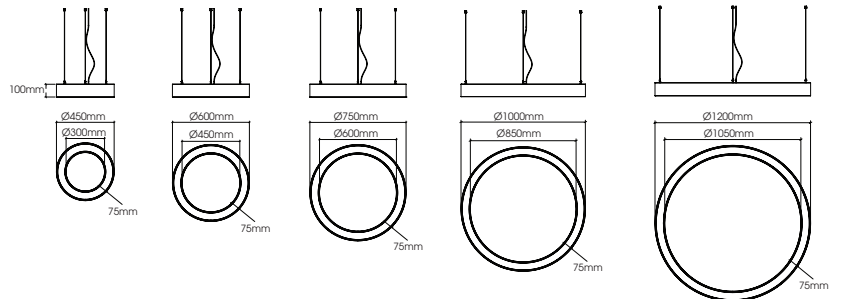

	Power (W)	Luminous Flux (lm)	Efficacy (lm/W)	Dimensions (Ø)
	68	6075	89	670
	98	8775	90	950
	128	11475	90	1240

Decorative Luminaires
Plena

Plena Direct

Power (W)	Luminous Flux (lm)	Efficacy (lm/W)	Dimensions (Ø)
60	7500	125	670
80	10000	125	950

Driver Type

-   Non-Dimmable  Bluetooth
-  Surface Mounted  Pendant

	Power (W)	Luminous Flux (lm)	Efficacy (lm/W)	Dimensions (Ø)
	39	2800	72	600
	78	5600	72	1200

rectax

Acoustic Decorative Luminaires

Acoustic Decorative
Luminaires

Driver Type

-   Non-Dimmable  Bluetooth
-  Surface Mounted  Pendant

	Power (W)	Luminous Flux (lm)	Efficacy (lm/W)	Dimensions (Ø)
	43	3683	86	600
	54	4604	85	750
	72	6139	85	1000
	87	7366	85	1200
	108	9208	85	1500