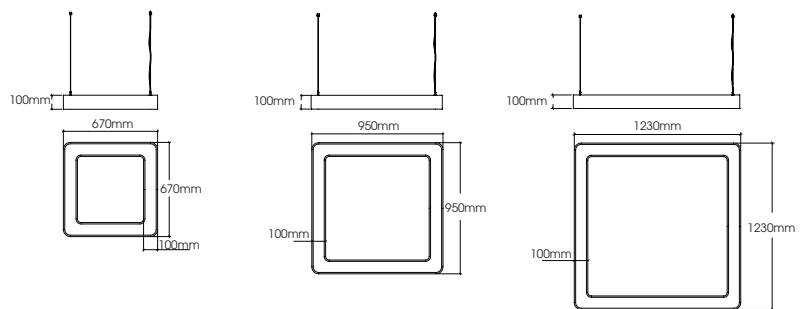

Polaris Direct

	Power (W)	Luminous Flux (lm)	Efficacy (lm/W)	Dimensions (Ø)
	23	2300	100	300
	36	3600	100	400
	60	6000	100	600
	80	8000	100	800
	100	10000	100	1000

Decorative Luminaires
Polaris

Polaris Direct / Endirect

Power (W)	Luminous Flux (lm)	Efficacy (lm/W)	Dimensions (Ø)
35	4313	123	300
54	6750	125	400
90	11250	125	600
120	15000	125	800
150	18750	125	1000

Polaris Direct / Endirect

Power (W)	Luminous Flux (lm)	Efficacy (lm/W)	Dimensions (Ø)
35	3450	99	300
54	5400	100	400
90	9000	100	600
120	12000	100	800
150	15000	100	1000

- Light**
- Direct Only 
- Direct / Indirect 
- Indirect Only 

Driver Type

-  Non-Dimmable Bluetooth
- Surface Mounted Pendant

Smooth Direct

	Power (W)	Luminous Flux (lm)	Efficacy (lm/W)	Dimensions (axb)
	62	5243	85	670x670
	87	7433	85	950x950
	113	9625	85	1230x1230

Smooth Direct/Endirect

	Power (W)	Luminous Flux (lm)	Efficacy (lm/W)	Dimensions (x)
	120	11397	95	670x670
	171	16160	95	950x950
	222	20922	94	1230x1230

Decorative Luminaires
Pieno

Pieno Direct

Power (W)	Luminous Flux (lm)	Efficacy (lm/W)	Dimensions (axb)
60	7500	125	600x600
80	10000	125	800x800
100	12500	125	1160x1160