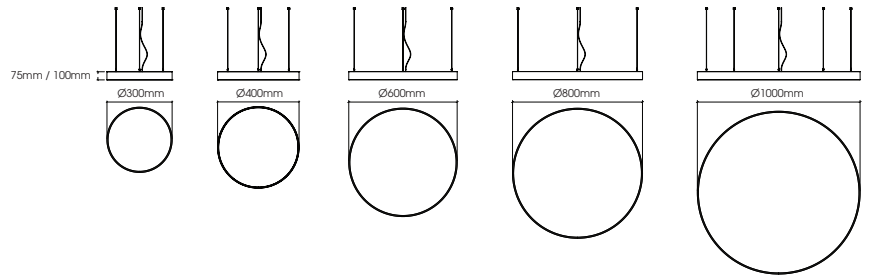

Light

- Direct Only
- Direct / Indirect
- Indirect Only

Driver Type

- DALI
- Non-Dimmable
- Bluetooth
- Surface Mounted
- Pendant

Circa Direct / Endirect

Power (W)	Luminous Flux (lm)	Efficacy (lm/W)	Dimensions (Ø)
49	4387	90	450
65	5850	90	600
81	7312	90	750
108	9750	90	1000
130	11700	90	1200
162	14625	90	1500
195	17549	90	1800
217	19499	90	2000

Driver Type

-   Non-Dimmable  Bluetooth
-  Surface Mounted  Pendant

Polaris Direct

	Power (W)	Luminous Flux (lm)	Efficacy (lm/W)	Dimensions (Ø)
	23	2875	125	300
	36	4500	125	400
	60	7500	125	600
	80	10000	125	800
	100	12500	125	1000

Polaris Direct

	Power (W)	Luminous Flux (lm)	Efficacy (lm/W)	Dimensions (Ø)
	23	2300	100	300
	36	3600	100	400
	60	6000	100	600
	80	8000	100	800
	100	10000	100	1000

Decorative Luminaires
Polaris

Polaris Direct / Endirect

Power (W)	Luminous Flux (lm)	Efficacy (lm/W)	Dimensions (Ø)
35	4313	123	300
54	6750	125	400
90	11250	125	600
120	15000	125	800
150	18750	125	1000

Polaris Direct / Endirect

Power (W)	Luminous Flux (lm)	Efficacy (lm/W)	Dimensions (Ø)
35	3450	99	300
54	5400	100	400
90	9000	100	600
120	12000	100	800
150	15000	100	1000