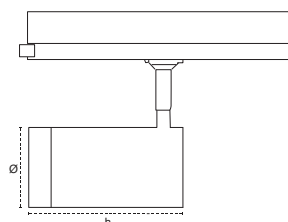

Aluminium

PC Lens

IP20

Body Colour

Black

White

Color Temperature

3000K

4000K

6500K

Light

100° / 355° Adjustable Head

18° / 24° / 36° Lens Options

Driver Type

| DIM

Power (W)	Luminous Flux (lm)	Efficacy (lm/W)	Dimensions (Øxh)
18	2502	139	95x128
22	2992	136	95x128
26	3406	131	95x128
30	3840	128	95x128
34	4216	124	95x128