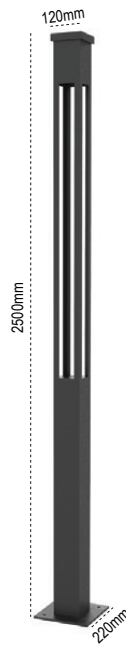

Alinda

107467 | 35 W | 2450lm | 90lm/W | 2500x120x220 mm | 1pcs

Aluminium CLEAR Diffuser LM80 TM21 ENEC Driver
● 3000K ● 4000K ● 6500K IP 54