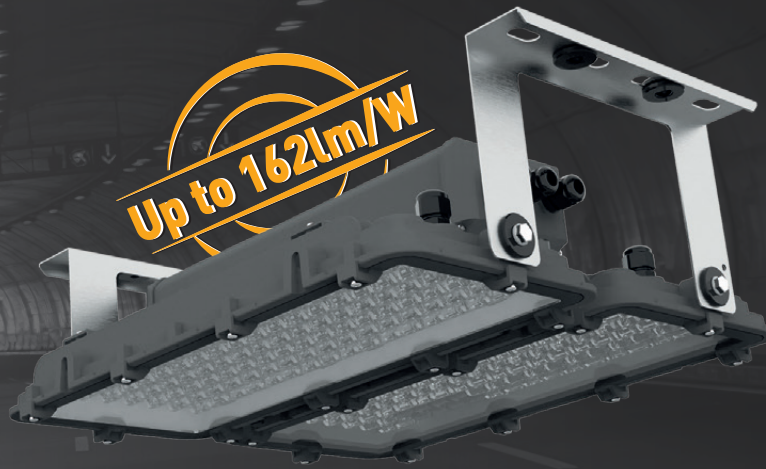

CE

**NEW**  
**Rotta**

**Up to 162lm/W**

- Wide range of optics
- Flexible power variety
- High quality and robust materials
- Compact, lightweight and easy to install
- Long-lasting performance

Product Video