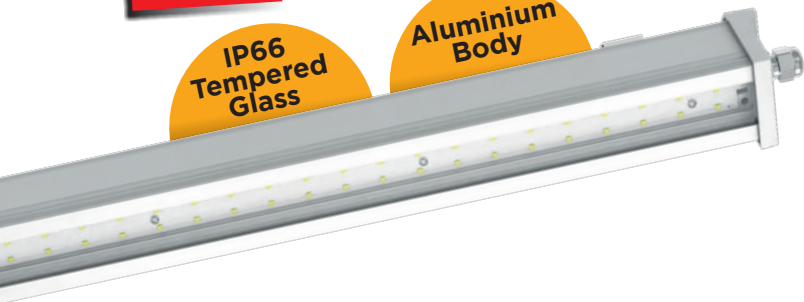

# MAX FAMILY in Industrial Lighting

**INOVALED G3**

**FOLTA MAX**

**LARGO G2 HLO**

**NEW**

IP66  
Tempered  
Glass

Aluminium  
Body

CE