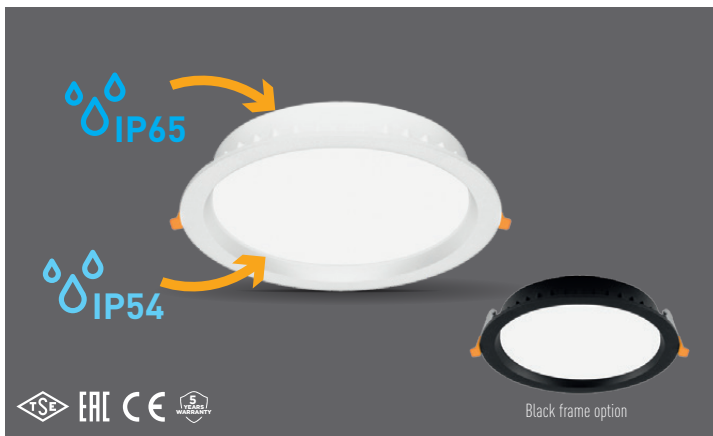

Tira S IP54/IP65 Recessed Mounted

210185	10 W	1000lm	100lm/W	110x41	100	60pcs
210189	15 W	1860lm	124lm/W	175x41	165	24pcs
210191	20 W	2440lm	122lm/W	175x41	165	24pcs
210199	20 W	2460lm	123lm/W	225x41	215	24pcs
210392	30 W	3660lm	122lm/W	225x41	215	18pcs
210203	35 W	4235lm	121lm/W	225x41	215	18pcs

Aluminium
OPAL Diffuser
LM80 TM21
ENEC Driver
IP 54-65
DALI Option
Emergency unit

● 3000K
● 4000K
● 6500K