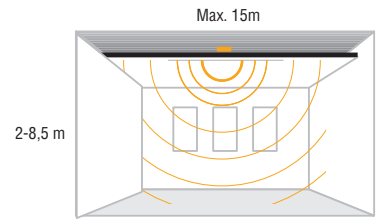

Microwave Sensor

314725 | Sensor | 54,5x39,5x25 mm | 100pcs
314735 | IP65 Sensor Box | 134x66 mm | 50pcs

Recessed Mounted Sensor

314726 | 50x66,5x40 mm | 65 | 50pcs