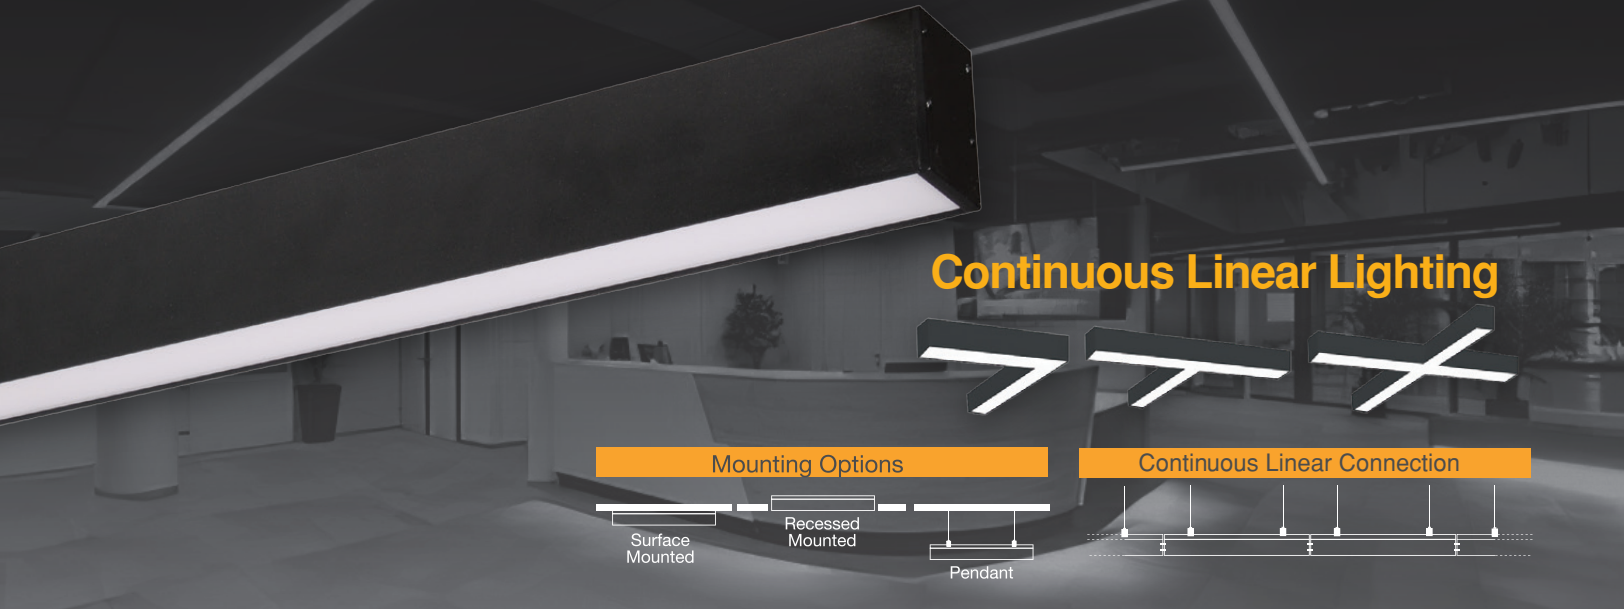

Continuous Linear Lighting

Mounting Options

Continuous Linear Connection

Surface Mounted

Recessed Mounted

Pendant