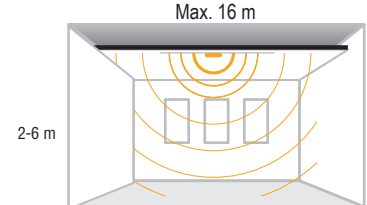

360° Motion Sensor

314720 | 80x41 mm | 50pcs

Presence Sensor

314733 | 102,5x58,3 mm | 50pcs

Microwave Sensor

314725 | Sensor | 54,5x39,5x25 mm | 100pcs
314735 | IP65 Sensor Box | 134x66 mm | 50pcs

Recessed Mounted Sensor

314726 | 50x66,5x40 mm | 65 | 50pcs

New

Recessed Mounted Microwave Sensor

326838 | 76x74,4 mm | 66 | 50pcs

New

Surface Mounted Microwave Sensor

326839 | 114x22 mm | 50pcs

180° Motion Sensor

314717 | 135x120x66 mm | 50pcs

High Ceiling Motion Sensor

314730 | 74x32,5x74 mm | 50pcs

Presence Sensor

314732 | 55,4x25,5x36,83 mm | 100pcs