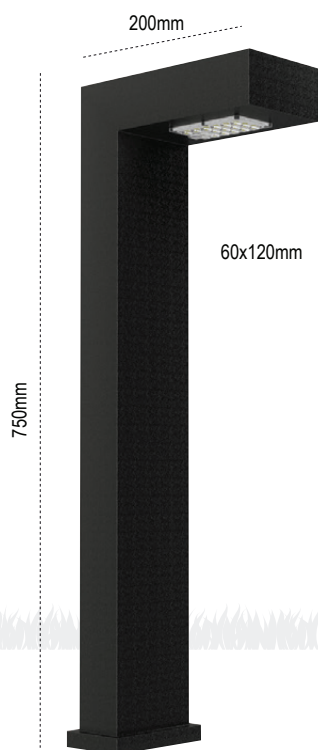

Bali

108870 | 18 W | 2304lm | 128lm/W | 750x200x60x120 mm | 1pcs

- Aluminium
- PMMA Lens
- LM80 TM21
- ENEC Driver
- IP 65

- ☐ 3000K
- ☐ 4000K
- ☐ 6500K