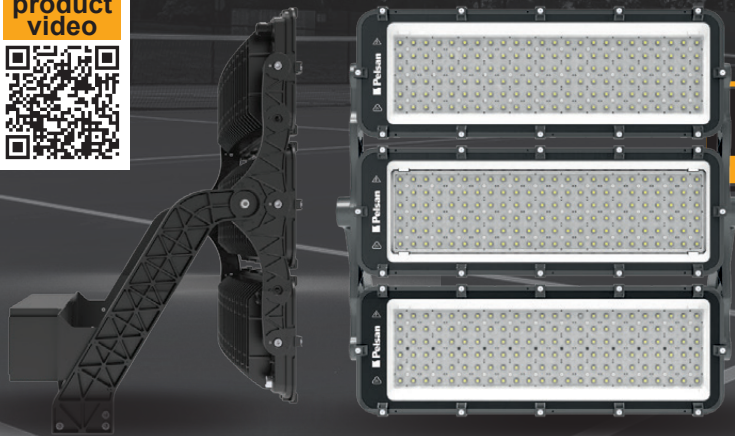

NEW

Cruzo G2

1800W
LED Floodlight

Wide lumen range
47.100lm-250.200lm

Customizable beam angle from **10° to 90°**

±30° adjustable angle modules

Wide range of automation options
DMX RDM, DALI, 1-10V, Step DIM

product video

Specifications of
IP67 Driver

ENEC
Certified

100.000 h
Driver Lifetime

10kV
Internal SPD

-40°C +55°C

IP67

100-277Vac

Cruzo G2 300-600W

116434	300 W	47100lm	157lm/W	716x387x319 mm	1pcs
116433	400 W	61200lm	153lm/W	716x387x319 mm	1pcs
116438	500 W	70000lm	140lm/W	716x387x319 mm	1pcs
116432	600 W	83400lm	139lm/W	716x387x319 mm	1pcs

1-10V Step DIM ● 3000K ● 4000K ● 5700K ● 6500K

10° / 30° / 60° / 90° Asymmetric

Cruzo G2 800-1200W

116431	800 W	128000lm	160lm/W	816x723x479 mm	1pcs
116430	900 W	140400lm	156lm/W	816x723x479 mm	1pcs
116437	1000 W	150000lm	150lm/W	816x723x479 mm	1pcs
116429	1200 W	175200lm	146lm/W	816x723x479 mm	1pcs

1-10V Step DIM ● 3000K ● 4000K ● 5700K ● 6500K

10° / 30° / 60° / 90° Asymmetric