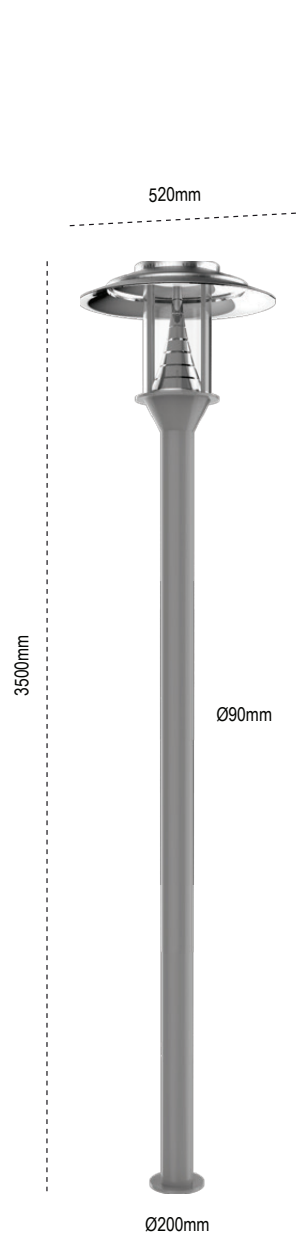

Eva

108610	40 W	3280lm	82lm/W	3500x520x200	1pcs

Aluminium Aluminium Reflector CLEAR Diffuser LM80 TM21 ENEC Driver
● 3000K ● 4000K ● 6500K IP 54