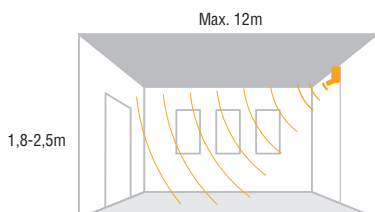

180° Motion Sensor

314717 | 135x120x66 mm | 50pcs