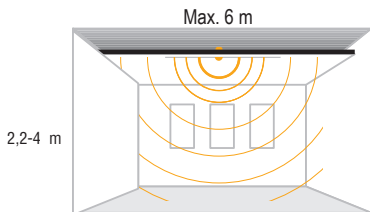

New

Recessed Mounted Microwave Sensor

326838 | 76x74,4 mm | 66 | 50pcs