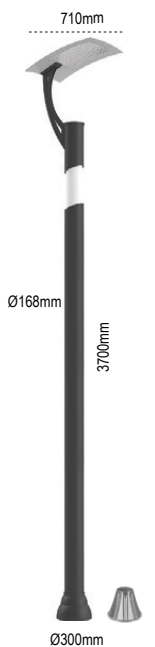

Datça

107628 | 30+40 W | 2600+1200lm | 87+30lm/W | 3700x710 mm | 1pcs
107619 | 150 W | 12900lm | 86lm/W | 3700x710 mm | 1pcs

Metal Aluminium Reflector OPAL Diffuser LM80 TM21 ENEC Driver IP 65
● 3000K ● 4000K ● 6500K