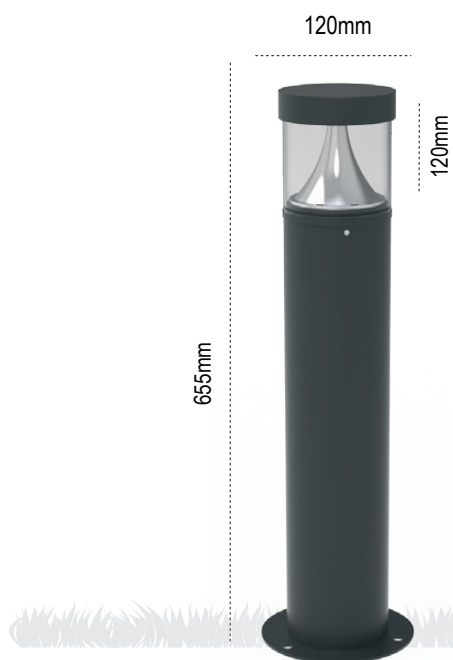

**Alinda**

108859 | 18 W | 2052lm | 1pcs

Aluminium ENEC Driver IP 54

3000K 4000K 6500K

**Luzon**

109027 | 20 W | 2000lm | 1pcs

Aluminium ENEC Driver IP 54

3000K 4000K 6500K