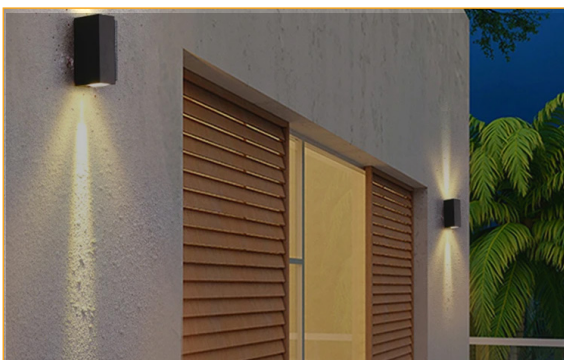

Dura

208145 | 2x4 W | 480lm | 80lm | 160x90x58 mm | 1pcs

Aluminium PMMA Lens IP44