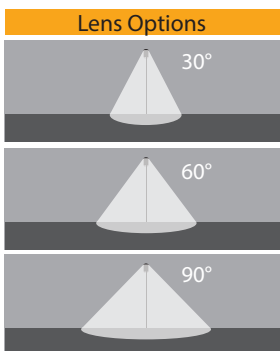

Ria Med G2

111788	60 W	8820 lm	147lm/W	340x274x66 mm	4 pcs
111785	80 W	11360 lm	142lm/W	340x274x66 mm	4 pcs
111660	100 W	13400 lm	134lm/W	340x274x66 mm	4 pcs
111666	150 W	20700 lm	138lm/W	340x274x66 mm	4 pcs
116136	200 W	26000 lm	130lm/W	340x274x66 mm	4 pcs

- Aluminium Injection
- Tempered Glass
- LM80 TM21
- ENEC Driver
- IP 66
- DALI Option
- 3000K
- 4000K
- 6500K
- 2-Step DIM
- 1-10V