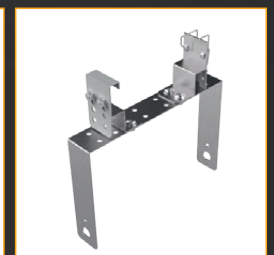

Toolless Bracket