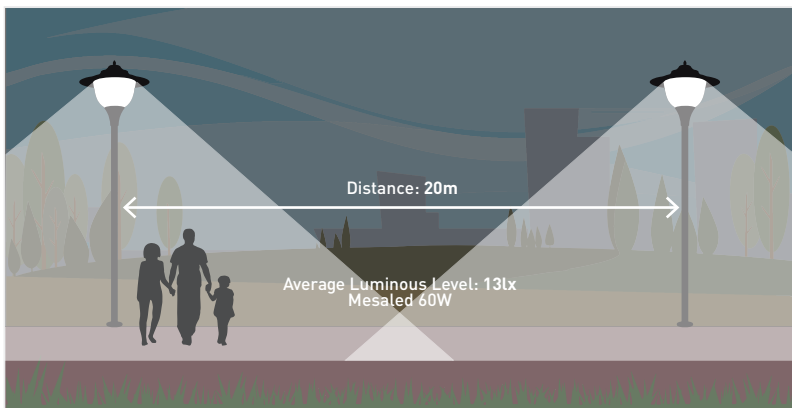

**MesaLED**

**Anti-Glare Diffuser**

- W** 60W
- 5280lm
- Aluminium Body
- Anti-Glare Special Diffuser

**Anti-glare special diffuser**

- Prismatic diffuser
- Anti-glare optic
- High transmission diffuser

**RAL Code Options**