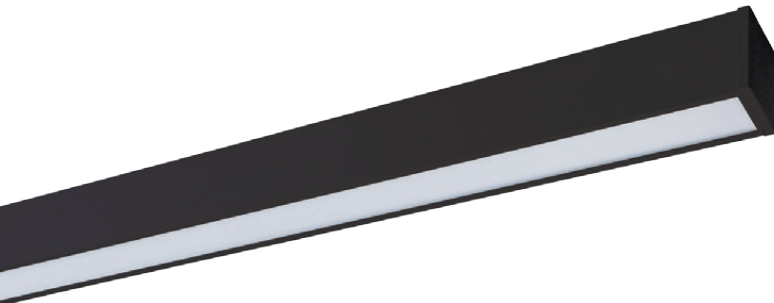

Linear Indirect Light

Eterna Indirect Surface Mounted (47mm)

206015	42 W	2600-1600lm	100lm/W	900x47x85 mm	1pcs
206016	52 W	3400-1800lm	100lm/W	1200x47x85 mm	1pcs
206017	68 W	4400-2400lm	100lm/W	1470x47x85 mm	1pcs
206018	100 W	6000-4000lm	100lm/W	2000x47x85 mm	1pcs

Aluminium IP 40 OPAL Diffuser ENEC Driver LM80 TM21 DALI Option Emergency unit
3000K 4000K 6500K

Eterna Recessed Mounted (77mm)

114419	14 W	1512lm	108lm/W	640x77x85 mm	1pcs
114420	20 W	2200lm	110lm/W	920x77x85 mm	1pcs
114421	28 W	3024lm	108lm/W	1240x77x85 mm	1pcs
114422	42 W	4494lm	107lm/W	1520x77x85 mm	1pcs

Aluminium IP 40 OPAL Diffuser ENEC Driver LM80 TM21 Aluminium Reflector
DALI Option Emergency unit 3000K 4000K 6500K

NEW

Trenta Surface Mounted

210236	14 W	1120lm	80lm/W	500x33x58 mm	1pcs
210239	28 W	2240lm	80lm/W	1000x33x58 mm	1pcs
110851	26 W	2080lm	80lm/W	1200x33x58 mm	1pcs
210242	42 W	3360lm	80lm/W	1500x33x58 mm	1pcs

Aluminium IP 40 OPAL Diffuser ENEC Driver LM80 TM21
DALI Option Emergency unit 3000K 4000K 6500K