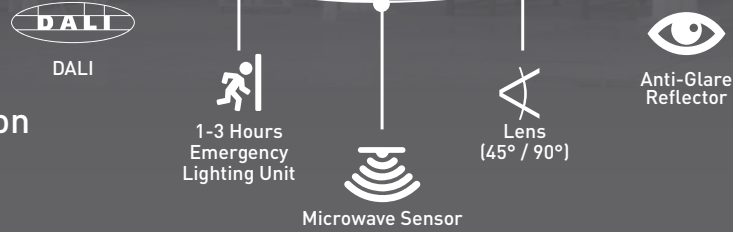

IK10 
 LENS Option 
 **CASAMBI** ● 3000K ● 4000K ● 6500K

EAC CE

**Castor G3**

- Aluminium Body
- IP65, Dust and Waterproof
- 6kV Internal Surge Protection
- 62.000h. System Lifetime

**Up to 154lm/W**

**Anti-Glare Reflector**