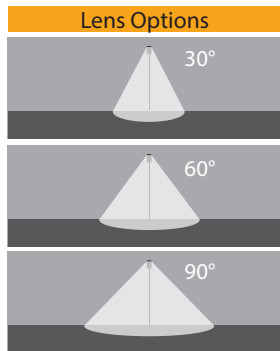

Ria Lens Symmetric

115918	200 W	30800 lm	154lm/W	400x418x100 mm	1 pcs
115919	250 W	36500 lm	146lm/W	400x418x100 mm	1 pcs
115920	300 W	42600 lm	142lm/W	400x418x100 mm	1 pcs
115921	400 W	60800 lm	152lm/W	400x418x100 mm	1 pcs

- Aluminium Injection
- Tempered Glass
- LM80 TM21
- ENEC Driver
- IP 66
- DALI Option
- 3000K
- 4000K
- 6500K
- 2-Step DIM
- 1-10V
- 30° / 60° / 90° Asymmetric

Symmetric Light Distribution