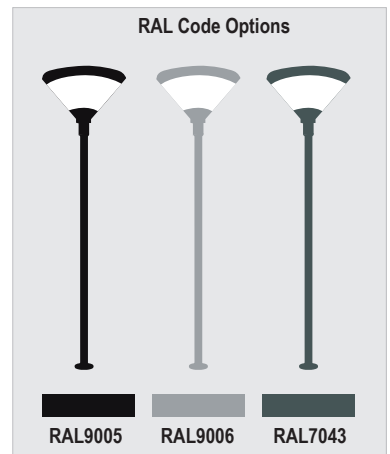

700mm

4500mm

Ø90mm