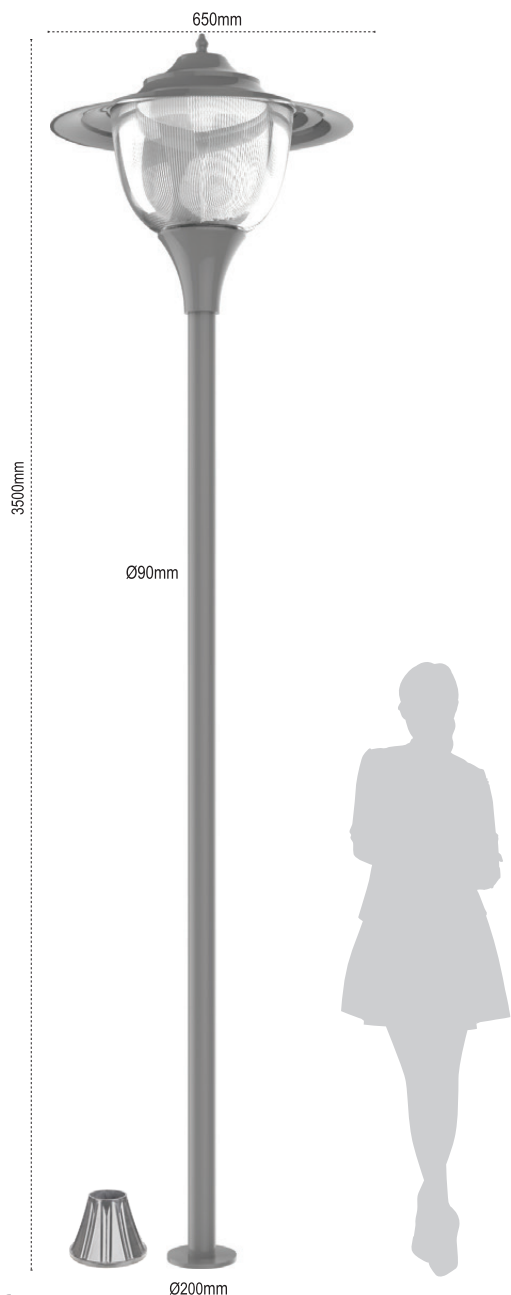

Anti-glare special diffuser

- Prismatic diffuser
- Anti-glare optic
- High transmission diffuser