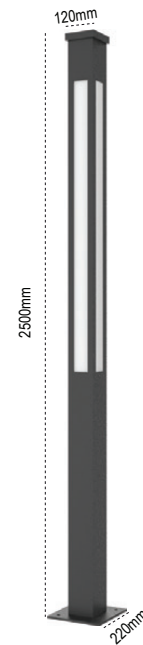

Milas

108500 | 100 W | 2000lm | 2500x120x220 mm | 1pcs

Aluminium OPAL Diffuser LM80 TM21 ENEC Driver IP 54
● 3000K ● 4000K ● 6500K