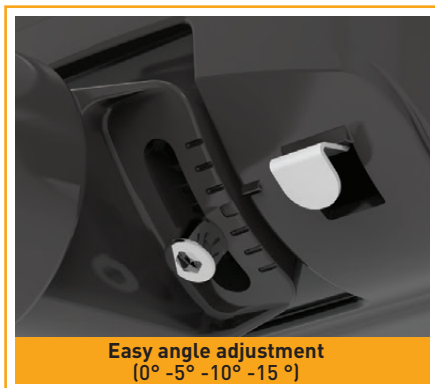

Specifications of IP67 Driver

ENEC Certified

100.000 h Driver Lifetime

10kV Internal SPD

-40°C +70°C

IP67

100-277 Vac

01

NEMA 7

02

ZHAGA

03

DALI

04

Photocell

05

External SPD

06

Marine Painting