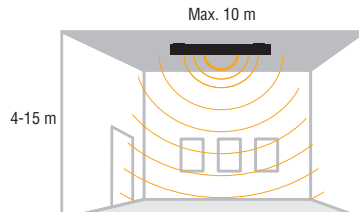

High Ceiling Motion Sensor

314730 | 74x32,5x74 mm | 50pcs