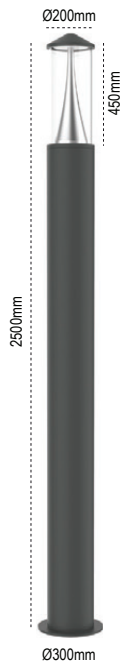

Luzon

109736 | 40 W | 4000lm | 100lm/W | 2500x450x200 mm | 1pcs

Aluminium Aluminium Reflector CLEAR Diffuser LM80 TM21 ENEC Driver
● 3000K ● 4000K ● 6500K IP 54