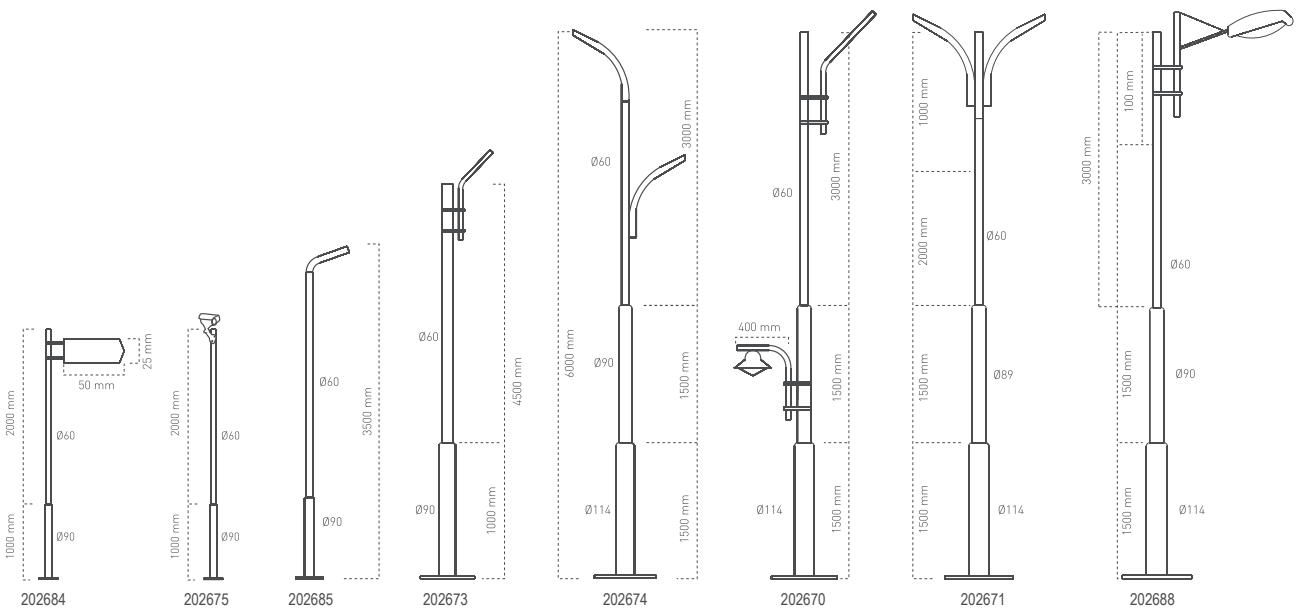

202684	3 m	Street Pole	1pcs	202673	4,5 m	1 x Armature Pole	1pcs
202675	3 m	Camera Pole	1pcs	312688	Ankraj	250mm Polyester	1pcs
202685	3,5 m	Street Lamp Post	1pcs	202674	6 m	2 x Armature	1pcs
				202670	6 m	Double Armature Pole	1pcs
				202671	6 m	2xConsole Pole	1pcs
				202688	6 m	Armature Pole	1pcs
				312688	Ankraj	250mm Polyester	1pcs