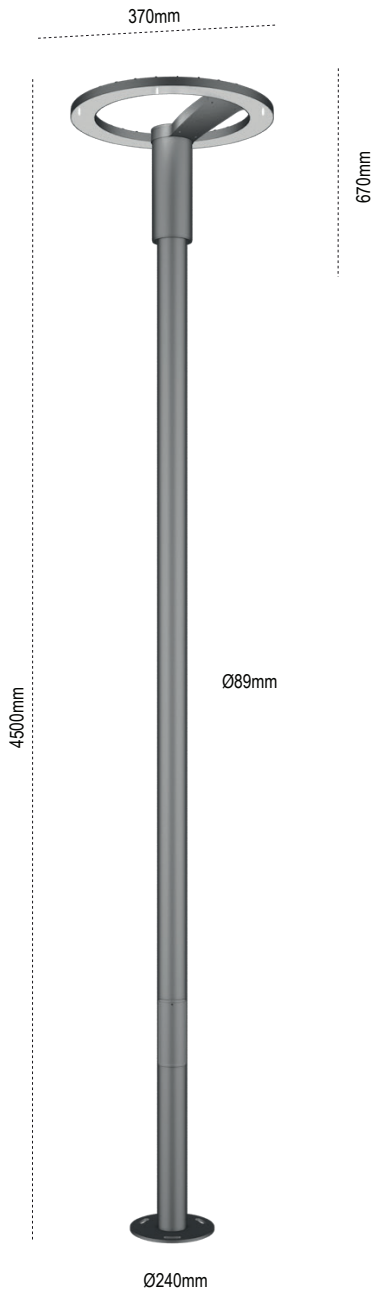

### Troya Elegance

209935	30 W	2460lm	82lm/W	605x370	1 pcs
209938	40 W	3280lm	82lm/W	605x370	1 pcs
209941	50 W	4100lm	82lm/W	605x370	1 pcs
209944	60 W	4920lm	82lm/W	605x370	1 pcs

Aluminium Galvanized Pole OPAL Diffuser LM80 TM21 ENEC Driver IP 65  
● 3000K ● 4000K ● 6500K