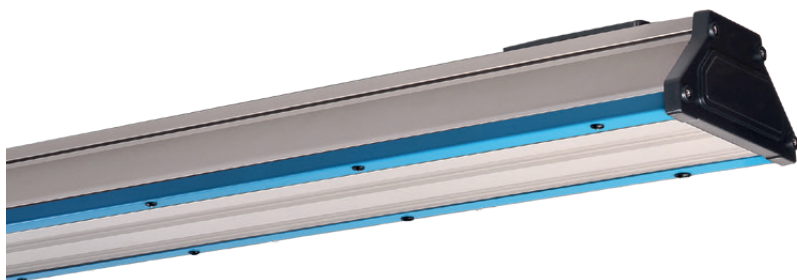

Frozen & Cold Warehouses Ta= -40°C

Etna G2 Frozen

Narrow angle product codes.

113337	100W	13300lm	133lm/W	590x86x178mm	1pcs
113339	150W	19950lm	133lm/W	870x86x178mm	1pcs
113341	200W	26800lm	134lm/W	1150x86x178mm	1pcs
113343	250W	33250lm	133lm/W	1430x86x178mm	1pcs
113345	300W	38400lm	128lm/W	1430x86x178mm	1pcs

- Aluminium
- Aluminium Reflector
- Tempered Glass
- LM80 TM21
- ENEC Driver
- IP 65
- 3000K
- 4000K
- 6500K
- DALI Option
- Emergency unit
- Wide Angle
- Narrow Angle
- SENSOR Option
- 1-10V