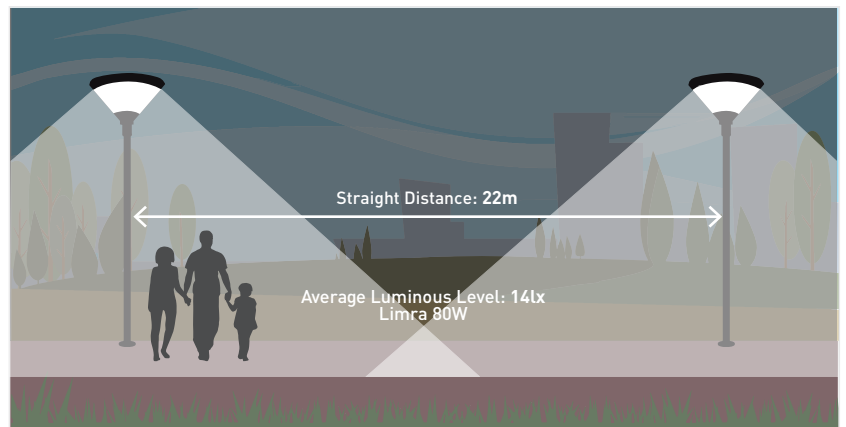

700mm

4500mm

Ø90mm