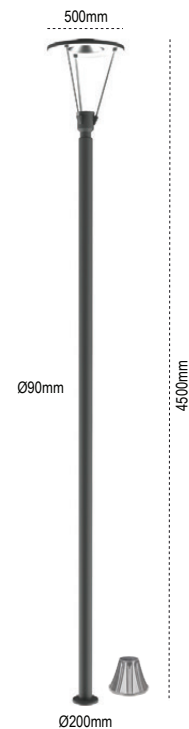

Petra

107882 | 50 W | 4500lm | 90lm/W | 4500x500 mm | 1pcs

Aluminium CLEAR Diffuser LM80 TM21 ENEC Driver IP 65
● 3000K ● 4000K ● 6500K