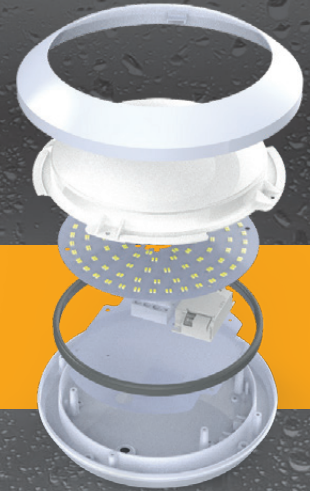

Havana G2

**Screwless Design
Easy Installation**