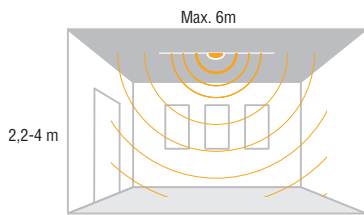

360° Motion Sensor

314720 | 80x41 mm | 50pcs

Presence Sensor

314733 | 102,5x58,3 mm | 50pcs