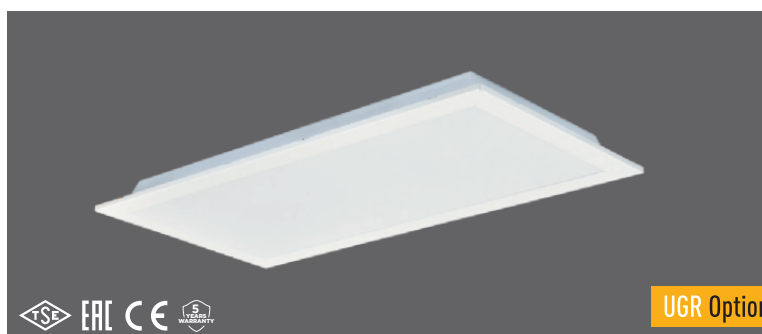

TSE EAC CE 5 YEARS WARRANTY

UGR Option

Isoled 30x60 Recessed Mounted

111822 | 17 W | 1751lm | 103lm/W | 295x595x40 mm | 280x580 mm | 6pcs

Metal OPAL Diffuser LM80 TM21 ENEC Driver IP 40 DALI Option Emergency unit

3000K 4000K 6500K Plaster Ceiling - Clip-in