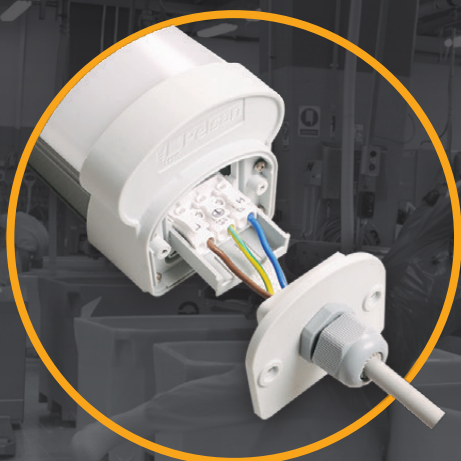

## Fontana

Easy Mounting

Through Wiring

Easy Electrical Installation

IP65 Dust and Waterproof

IP66 Option