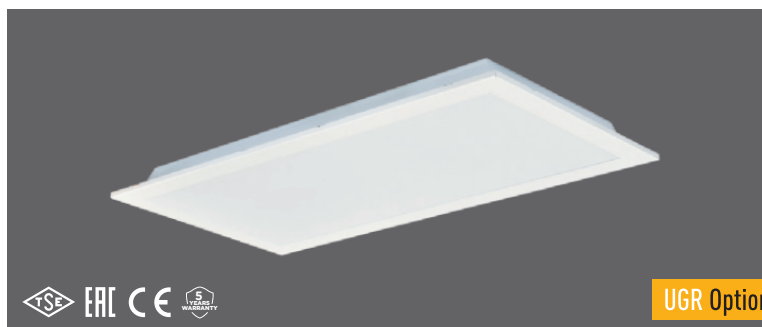

Isoled 30x60 Recessed Mounted

111462 | 17 W | 1785lm | 105lm/W | 595x295x61 mm | 570x270 mm | 5pcs

Metal OPAL Diffuser LM80 TM21 ENEC Driver IP 40 DALI Option Emergency unit

3000K 4000K 6500K Plaster Ceiling - Clip-in

UGR Option