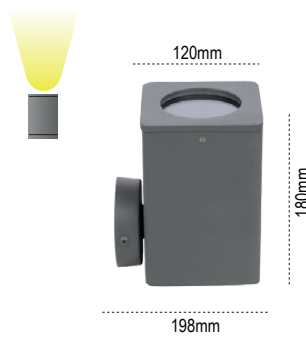

Tibat 1

110744 | E27 | 198x180x120 mm | 6pcs

Aluminium IP54