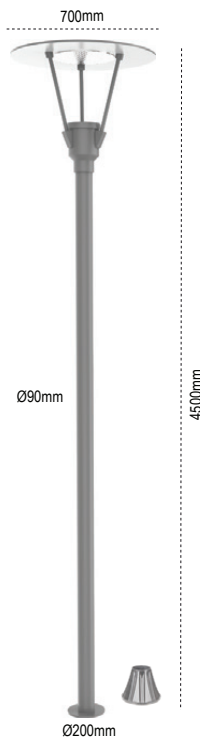

Samos

108612 | 150 W | 2600lm | 52lm/W | 4500x700 mm | 1pcs
107679 | 50 W | 2600lm | 52lm/W | 4500x700 mm | 1pcs

Metal Aluminium Reflector OPAL Diffuser LM80 TM21 ENEC Driver IP 65
● 3000K ● 4000K ● 6500K