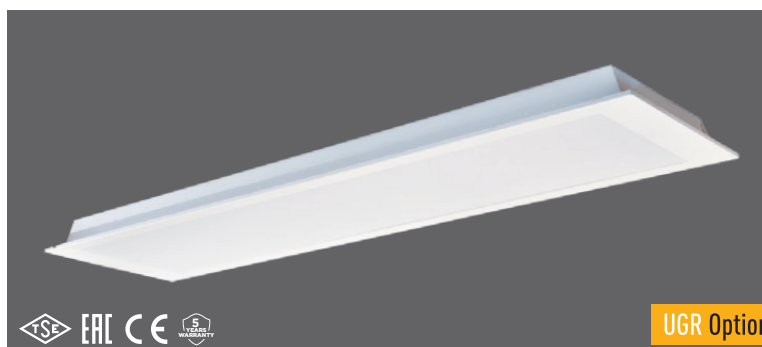

TSE EAC CE 5 YEARS WARRANTY

UGR Option

Isoled 30x120 Recessed Mounted

113009 | 36 W | 3888lm | 108lm/W | 295x1115x40 mm | 1180x280 mm | 4pcs

Metal OPAL Diffuser LM80 TM21 ENEC Driver IP 40 DALI Option Emergency unit

3000K 4000K 6500K Plaster Ceiling - Clip-in