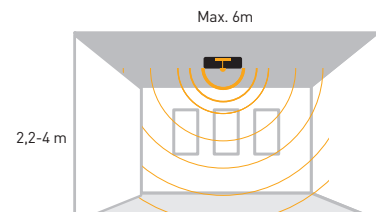

Presence Sensor

314732 | 55,4x25,5x36,83 mm | 100pcs