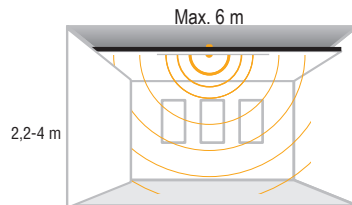

New

Surface Mounted Microwave Sensor

326839 | 114x22 mm | 50pcs