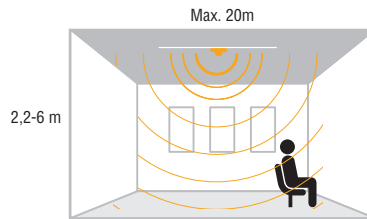

Microwave Sensor

314725 | Sensor | 54,5x39,5x25 mm | 100pcs
314735 | IP65 Sensor Box | 134x66 mm | 50pcs