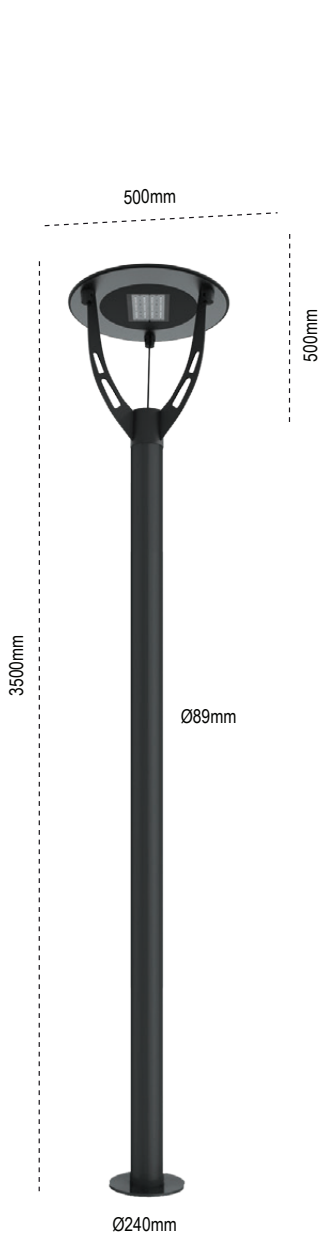

Parion

206813	25 W	2575lm	103lm/W	500x500	1pcs
206816	50 W	5150lm	103lm/W	500x500	1pcs
206819	75 W	7725lm	103lm/W	500x500	1pcs

Aluminium Galvanized Pole PMMA Lens LM80 TM21 ENEC Driver IP 65
● 3000K ● 4000K ● 6500K