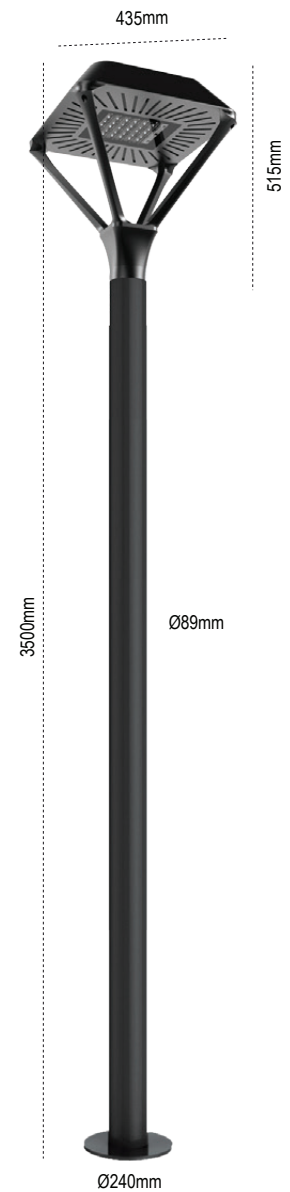

### Troya Elegance

209935	30 W	2460lm	82lm/W	605x370	1 pcs
209938	40 W	3280lm	82lm/W	605x370	1 pcs
209941	50 W	4100lm	82lm/W	605x370	1 pcs
209944	60 W	4920lm	82lm/W	605x370	1 pcs

Aluminium Galvanized Pole OPAL Diffuser LM80 TM21 ENEC Driver IP 65  
● 3000K ● 4000K ● 6500K