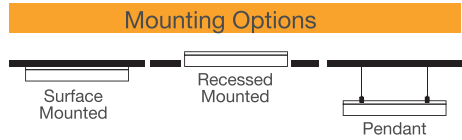

Eterna Recessed Mounted (77mm)

114419	14 W	1512lm	108lm/W	640x77x85 mm	1pcs
114420	20 W	2200lm	110lm/W	920x77x85 mm	1pcs
114421	28 W	3024lm	108lm/W	1240x77x85 mm	1pcs
114422	42 W	4494lm	107lm/W	1520x77x85 mm	1pcs

Aluminium IP 40 OPAL Diffuser ENEC Driver LM80 TM21 Aluminium Reflector
DALI Option Emergency unit 3000K 4000K 6500K