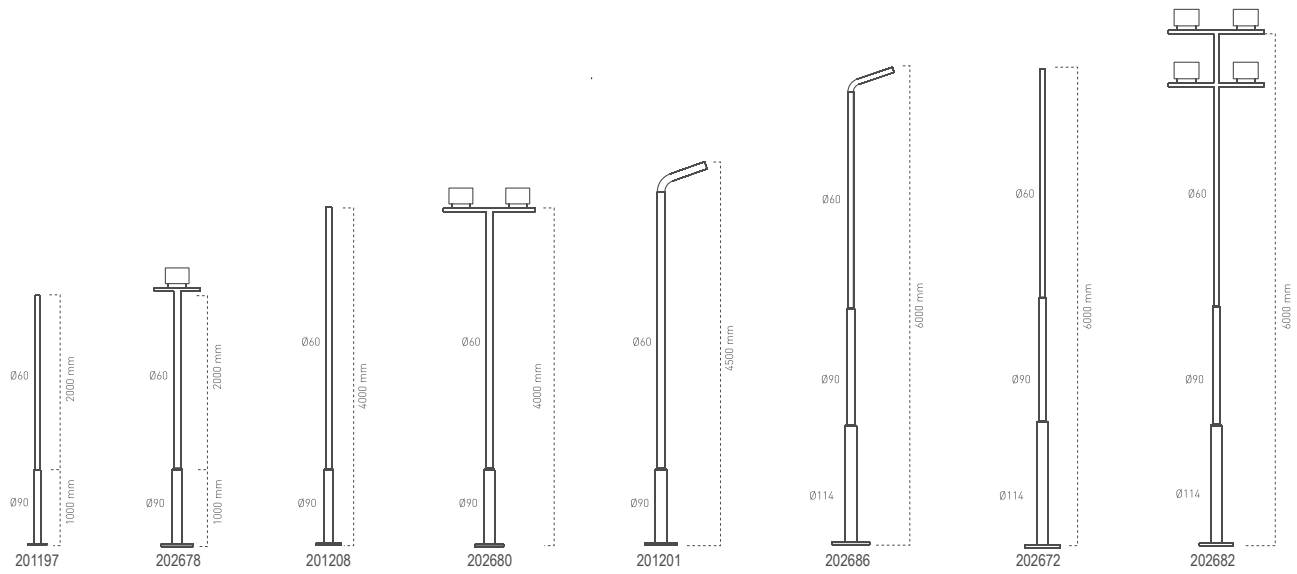

201197	3 m	Stepped Pipe Pole	1pcs	202680	4 m	2 Projector Mast	1pcs
202678	3 m	1 Projector Pipe Mast	1pcs	201201	4,5 m	Lamp post	1pcs
201208	4 m	Stepped Pipe Pole	1pcs	202686	6 m	Lamp post	1pcs
				202672	6 m	Stepped Pipe Pole	1pcs
				202682	6 m	4 Projector Mast	1pcs
				312688	Ankraj	250mm Polyester	1pcs