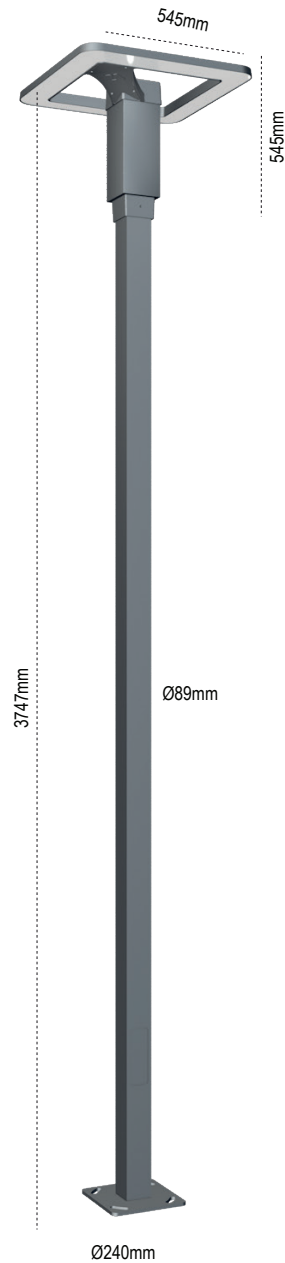

### Troya Elegance

209935	30 W	2460lm	82lm/W	605x370	1 pcs
209938	40 W	3280lm	82lm/W	605x370	1 pcs
209941	50 W	4100lm	82lm/W	605x370	1 pcs
209944	60 W	4920lm	82lm/W	605x370	1 pcs

Aluminium Galvanized Pole OPAL Diffuser LM80 TM21 ENEC Driver IP 65  
● 3000K ● 4000K ● 6500K