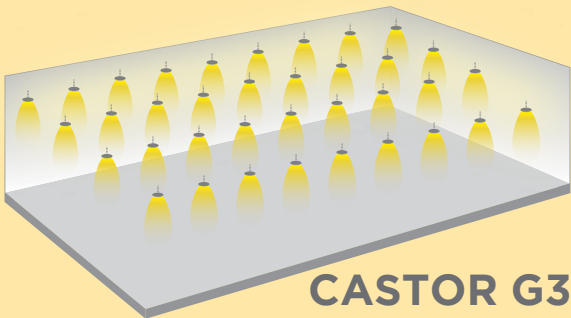

CASTOR G3

66% energy saving

44% fewer products

Power consumption

150W

Luminous flux

21900lm

Number of armature required

37 pieces

Total energy consumption

5550W

Average ambient illuminance

324lx

Power consumption

250W

Luminous flux

15250lm

Number of armature required

66 piece

Total energy consumption

16500W

Average ambient illuminance

321lx