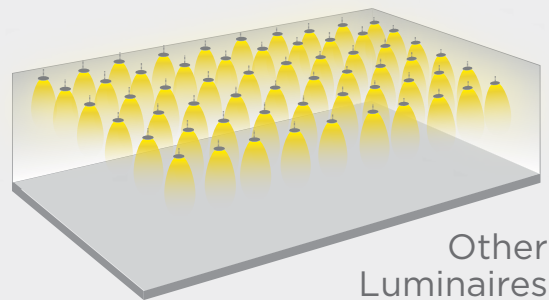

CASTOR G3

66% energy saving

44% fewer products

Power consumption

150W

Luminous flux

21900lm

Number of armature required

37 pieces

Total energy consumption

5550W

Average ambient illuminance

324lx

Power consumption

250W

Luminous flux

15250lm

Number of armature required

66 piece

Total energy consumption

16500W

Average ambient illuminance

321lx