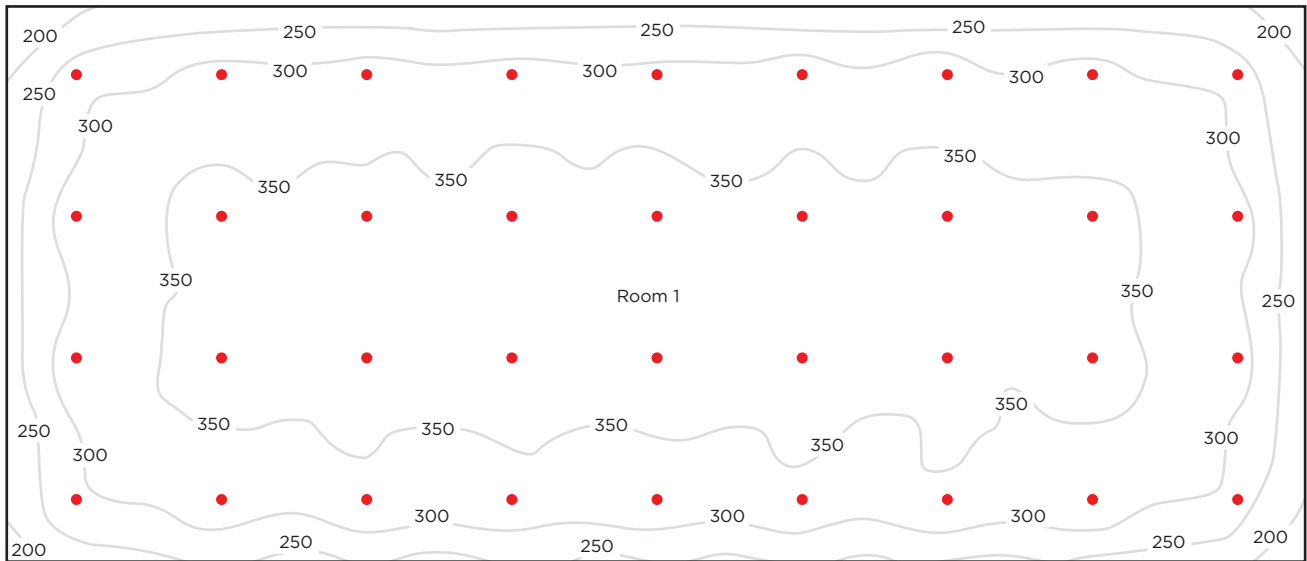

44% fewer products

Power consumption

150W

Luminous flux

21900lm

Number of armature required

37 pieces

Total energy consumption