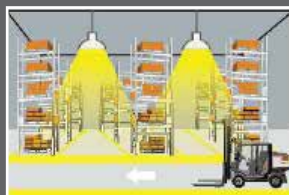

Microwave Sensor

3 step dimming function (stand-by period be set to "10s/1min/3min/5min/10min/30min")