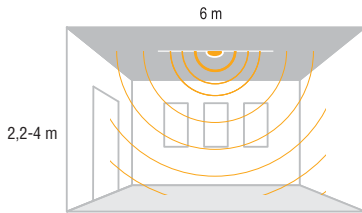

360° Motion Sensor

314720 | 80x41 mm | 50pcs

Presence Sensor

314733 | 102,5x58,3 mm | 50pcs