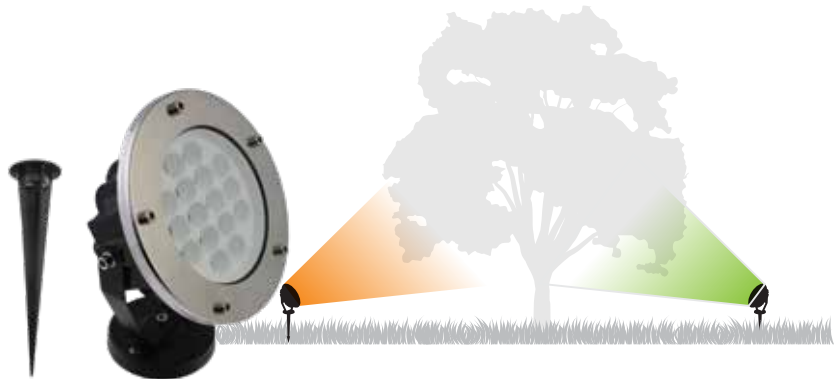

Erbaled

109486 | 10 W Amber | 400lm | 40lm/W | 70x90x200 mm | 8pcs
109485 | 10 W Green | 400lm | 40lm/W | 70x90x200 mm | 8pcs
205288 Stud Bracket 21cm | 10pcs

GRP | Clear Glass | LM80 TM21 | ENEC Driver | IP 65