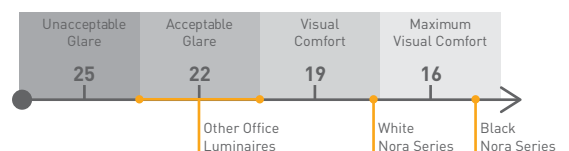

UGR (Unified Glare Rating)