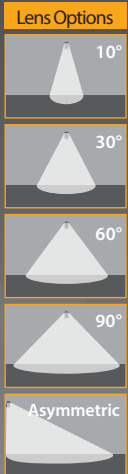

**Specifications of
IP67 Driver**

**ENEC
Certified**

**100.000 h
Driver Lifetime**

**10kV
Internal SPD**

-40°C +55°C

IP67

100-277Vac