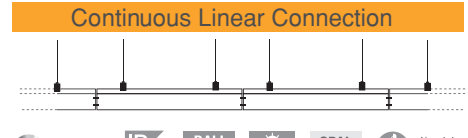

Continuous Linear Connection

Continuous Linear Connection with External Connection apparatus without opening the product.

Eterna G2 Surface Mounted (57mm)

114415	14 W	1512lm	108lm/W	620x57x85 mm	1pcs
114416	20 W	2200lm	110lm/W	900x57x85 mm	1pcs
114417	28 W	3024lm	108lm/W	1220x57x85 mm	1pcs
114418	42 W	4494lm	107lm/W	1500x57x85 mm	1pcs