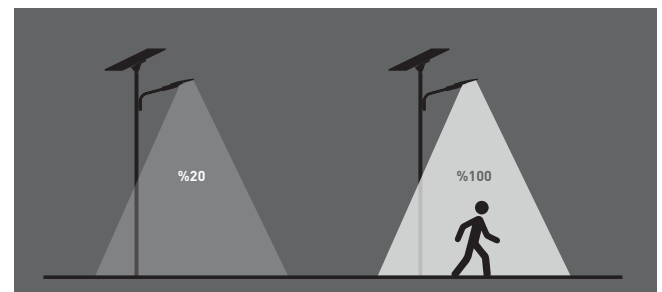

Madrid Solar

114991	20 W	2600lm	324x201x75 mm	1 pcs
114993	40 W	4800lm	324x201x75 mm	1 pcs