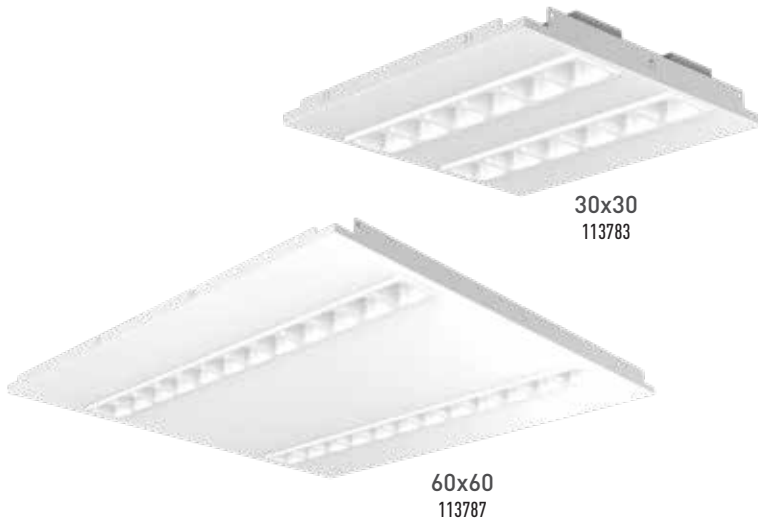

Maximum Visual Comfort