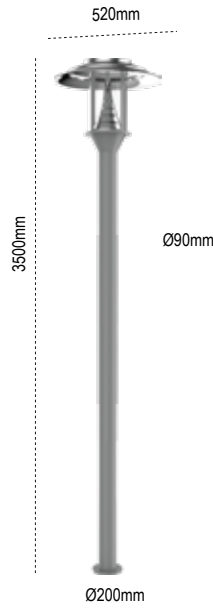

Eva

108610	40 W	3280lm	82lm/W	3500x520x200 mm	1 pcs

Aluminium
Aluminium Reflector
CLEAR Diffuser
LM80 TM21
ENEC Driver

● 3000K
● 4000K
● 6500K
IP 54