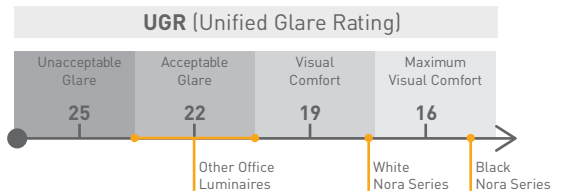

Nora Linear UGR<19

110674	14 W	1330lm	580x58x85 mm	1 pcs
110676	20 W	1900lm	865x58x85 mm	1 pcs
110678	28 W	2660lm	1150x58x85 mm	1 pcs
110681	42 W	3990lm	1435x58x85 mm	1 pcs

Aluminium IP40 DALI Option Emergency unit OPAL Diffuser
ENEC Driver LM80 TM21 3000K 4000K 6500K