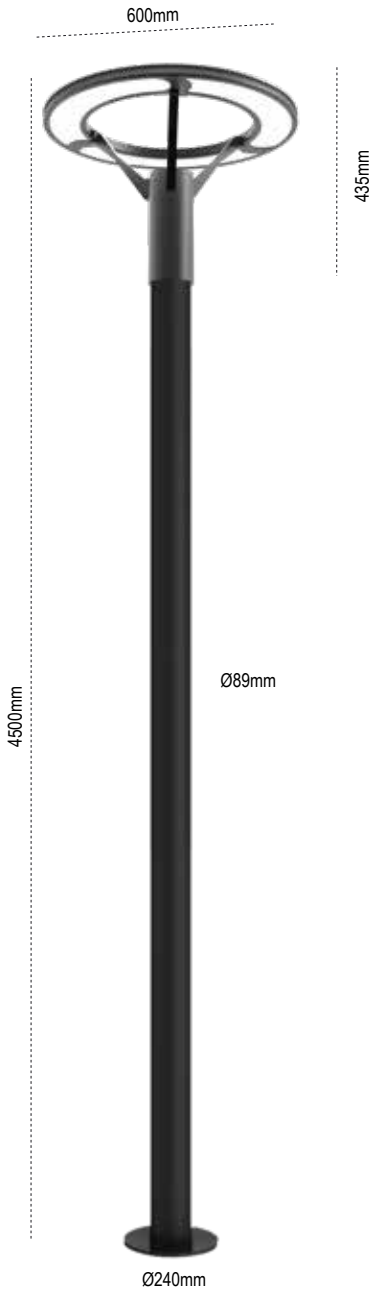

Ø240mm

Ø240mm

Ø240mm

Troya G2

206776	25 W	1575lm	63lm/W	600x450 mm	1 pcs
206780	50 W	3150lm	63lm/W	600x450 mm	1 pcs
206783	75 W	4725lm	63lm/W	600x450 mm	1 pcs

Aluminium OPAL Diffuser LM80 TM21 ENEC Driver IP 65
● 3000K ● 4000K ● 6500K

Karya

206804	25 W	2800lm	112lm/W	330x330x747 mm	1 pcs
206807	50 W	5450lm	109lm/W	330x330x747 mm	1 pcs
206810	75 W	7875lm	105lm/W	330x330x747 mm	1 pcs

Aluminium PMMA Lens LM80 TM21 ENEC Driver IP 65
● 3000K ● 4000K ● 6500K

Knidos

206786	25 W	2250lm	90lm/W	435x435x515 mm	1 pcs
206789	50 W	4500lm	90lm/W	435x435x515 mm	1 pcs
206792	75 W	6750lm	90lm/W	435x435x515 mm	1 pcs

Aluminium PMMA Lens LM80 TM21 ENEC Driver IP 54
● 3000K ● 4000K ● 6500K