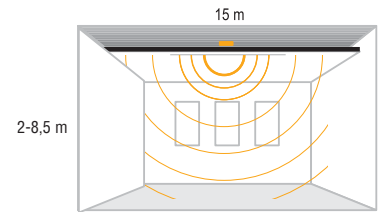

Recessed Mounted Sensor

314726 | 75,7x77 mm | 60 | 50pcs