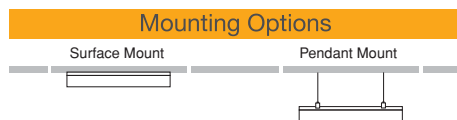

Nora Linear UGR<19

110674	14 W	1330lm	580x58x85 mm	1 pcs
110676	20 W	1900lm	865x58x85 mm	1 pcs
110678	28 W	2660lm	1150x58x85 mm	1 pcs
110681	42 W	3990lm	1435x58x85 mm	1 pcs

Aluminium IP40 DALI Option Emergency unit OPAL Diffuser
ENEC Driver LM80 TM21 3000K 4000K 6500K