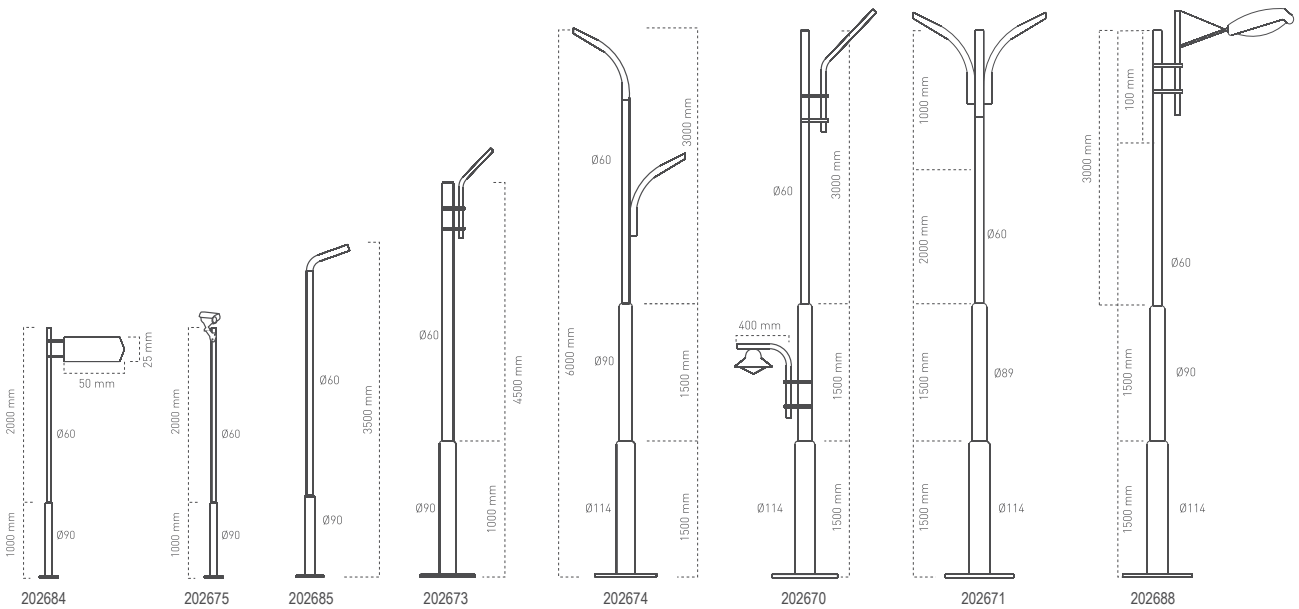

Petra

107882 | 50 W | 4500lm | 100lm/W | 4500x500x200 mm | 1pcs

Aluminium CLEAR Diffuser LM80 TM21 ENEC Driver IP 65
 ● 3000K ● 4000K ● 6500K

201197	3 m	Stepped Pipe Pole	1pcs	202680	4 m	2 Projector Mast	1pcs	202672	6 m	Stepped Pipe Pole	1pcs
202678	3 m	1 Projector Pipe Mast	1pcs	201201	4,5m	Lamp post	1pcs	202682	6 m	4 Projector Mast	1pcs
201208	4 m	Stepped Pipe Pole	1pcs	202686	6 m	Lamp post	1pcs	312688	Ankraj	250mm Polyester	1pcs