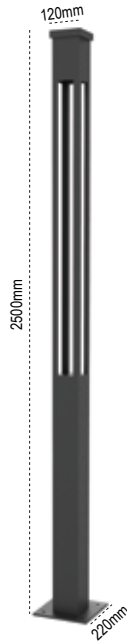

Luzon

109736 | 40 W | 4000lm | 100lm/W | 2500x120x220 mm | 1pcs

Aluminium Aluminium Reflector CLEAR Diffuser LM80 TM21 ENEC Driver
 ● 3000K ● 4000K ● 6500K IP 54

Alinda

107467 | 35 W | 2450lm | 90lm/W | 2500x120x220 mm | 1pcs