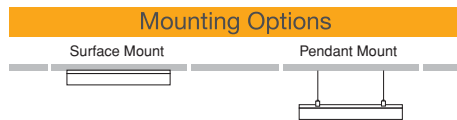

- Metal
- OPAL Diffuser
- LM80 TM21
- ENEC Driver
- IP 40
- DALI Option
- Emergency unit

● 3000K ● 4000K ● 6500K Plaster Ceiling - Clip-in

UGR (Unified Glare Rating)

Maximum Visual Comfort

Anti-Glare
Optic Design