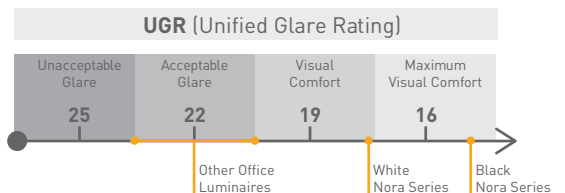

Nora Linear UGR<16

110673	14 W	728lm	580x58x85 mm	1 pcs
110675	20 W	1040lm	865x58x85 mm	1 pcs
110677	28 W	1456lm	1150x58x85 mm	1 pcs
110680	42 W	2184lm	1435x58x85 mm	1 pcs

Aluminium IP40 DALI Option Emergency unit OPAL Diffuser
ENEC Driver LM80 TM21 3000K 4000K 6500K