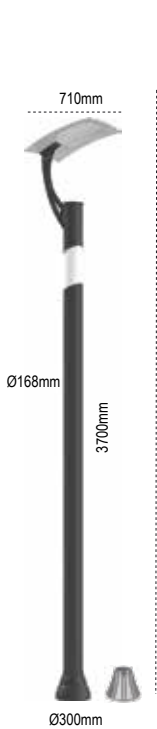

Datça

107628 | 30+40 W | 2600+1200lm | 87+30lm/W | 3700x710 mm | 1pcs
107619 | 150 W | 12900lm | 86lm/W | 3700x710 mm | 1pcs

Metal Aluminium Reflector OPAL Diffuser LM80 TM21 ENEC Driver IP 65
● 3000K ● 4000K ● 6500K