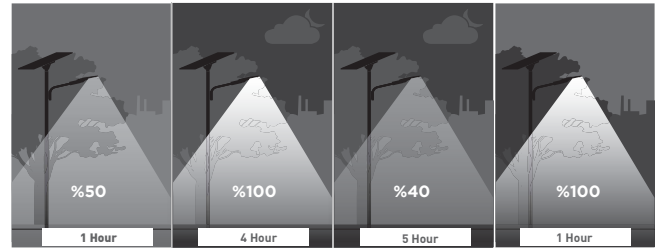

CE

Rio Xs G2 Solar

114957	20 W	2500lm	567x232x106 mm	1 pcs
114958	40 W	5000lm	567x232x106 mm	1 pcs
114981	60 W	7500lm	567x232x106 mm	1 pcs
114960	80 W	10000lm	567x232x106 mm	1 pcs
114961	100 W	12500lm	567x232x106 mm	1 pcs

CE