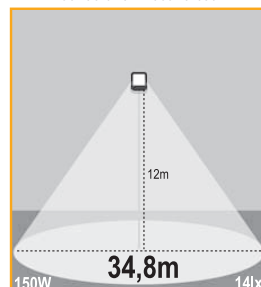

Suitable for widest areas