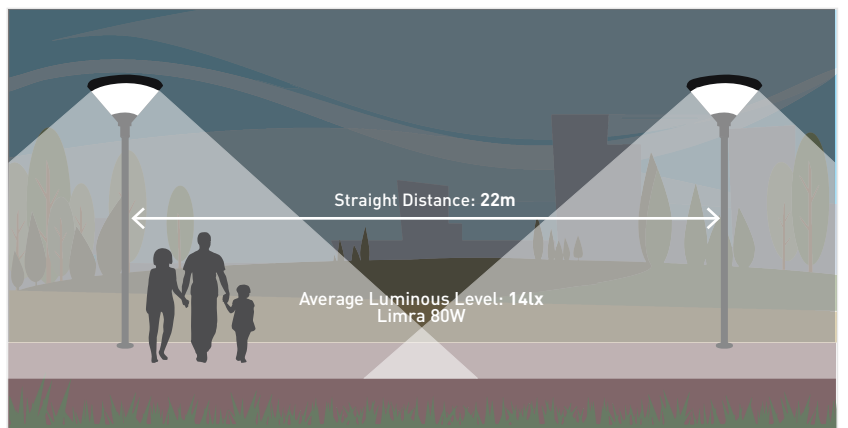

Limra

Aluminium Body

Opal Diffuser

Aluminium Reflector

700mm

4500mm

Ø90mm

Limra