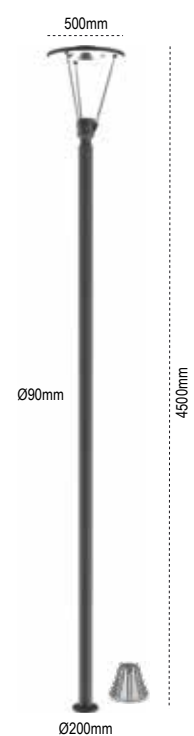

Petra

107882 | 50 W | 4500lm | 100lm/W | 4500x500x200 mm | 1pcs

Aluminium CLEAR Diffuser LM80 TM21 ENEC Driver IP 65
● 3000K ● 4000K ● 6500K