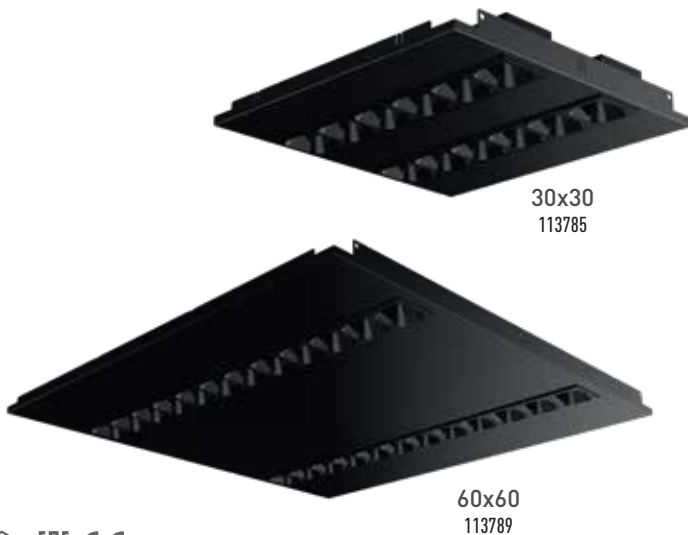

UGR (Unified Glare Rating)