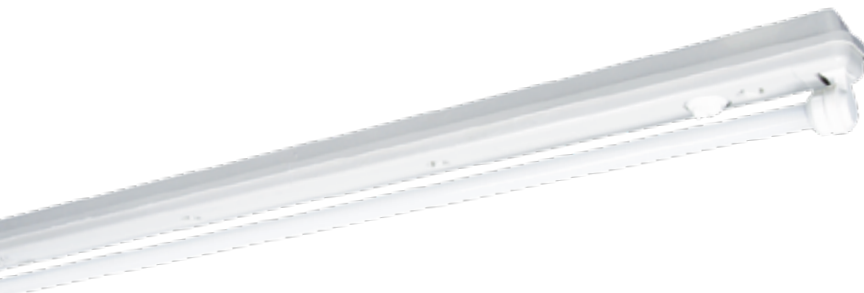

IP65 LED Tube Batten
Polyester Body

103200 | 1xG13 | 1270x130x68 mm | 6pcs
103261 | 1xG13 | 1560x130x68 mm | 6pcs

GRP G13 IP 65

Options X2 LED Tube

CE