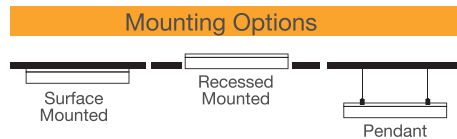

Eterna G2 Recessed Mounted (77mm)

114419	14 W	1512lm	108lm/W	625x77x85 mm	1pcs
114420	20 W	2200lm	110lm/W	895x77x85 mm	1pcs
114421	28 W	3024lm	108lm/W	1225x77x85 mm	1pcs
114422	42 W	4494lm	107lm/W	1505x77x85 mm	1pcs

- Aluminium
- IP 40
- DALI Option
- Emergency unit
- OPAL Diffuser
- Aluminium Reflector
- ENEC Driver
- LM80 TM21
- 3000K
- 4000K
- 6500K