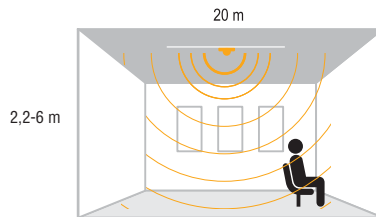

Polymer Injection Body
 OPAL Diffuser
 LM80 TM21
 IP66
● 3000K ● 4000K ● 6500K

ERC CE

360° Motion Sensor

314720 | 80x41 mm | 50pcs

Presence Sensor

314733 | 102,5x58,3 mm | 50pcs

Microwave Sensor

314725 | 54,5x39,5x25 mm | 100pcs