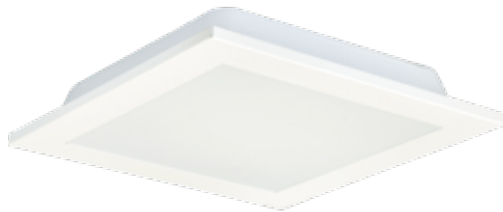

Cleared IP65 Recessed Mounted

111518 | 12 W | 1416lm | 118lm/W | 295x295x61 mm | 280x280 mm | 5 pcs
111542 | 36 W | 4464lm | 124lm/W | 595x595x61 mm | 580x580 mm | 6 pcs

Metal | OPAL Diffuser | LM80 TM21 | ENEC Driver | IP 65 | DALI Option | Emergency unit

● 3000K ● 4000K ● 6500K

TSE EAC CE