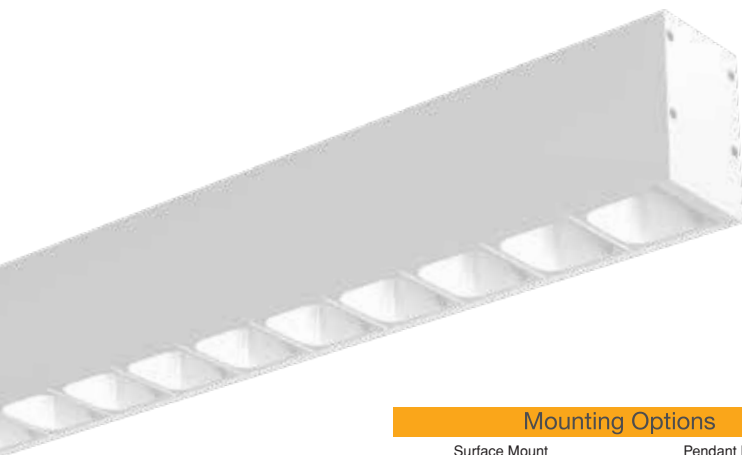

- Metal
- OPAL Diffuser
- LM80 TM21
- ENEC Driver
- IP 40
- DALI Option
- Emergency unit

● 3000K ● 4000K ● 6500K Plaster Ceiling - Clip-in

UGR (Unified Glare Rating)

Maximum Visual Comfort

Anti-Glare
Optic Design