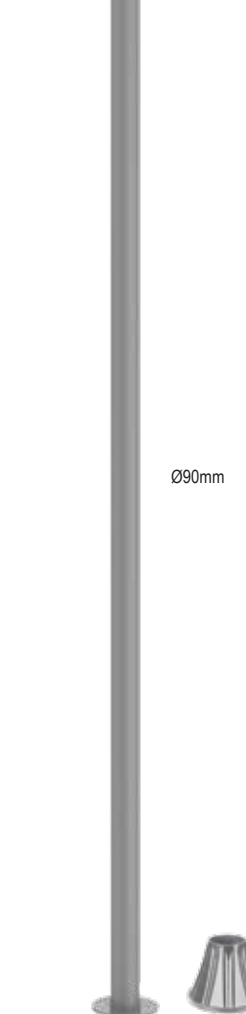

Limra

Aluminium Body

Opal Diffuser

Aluminium Reflector

700mm

4500mm

Ø90mm

Limra