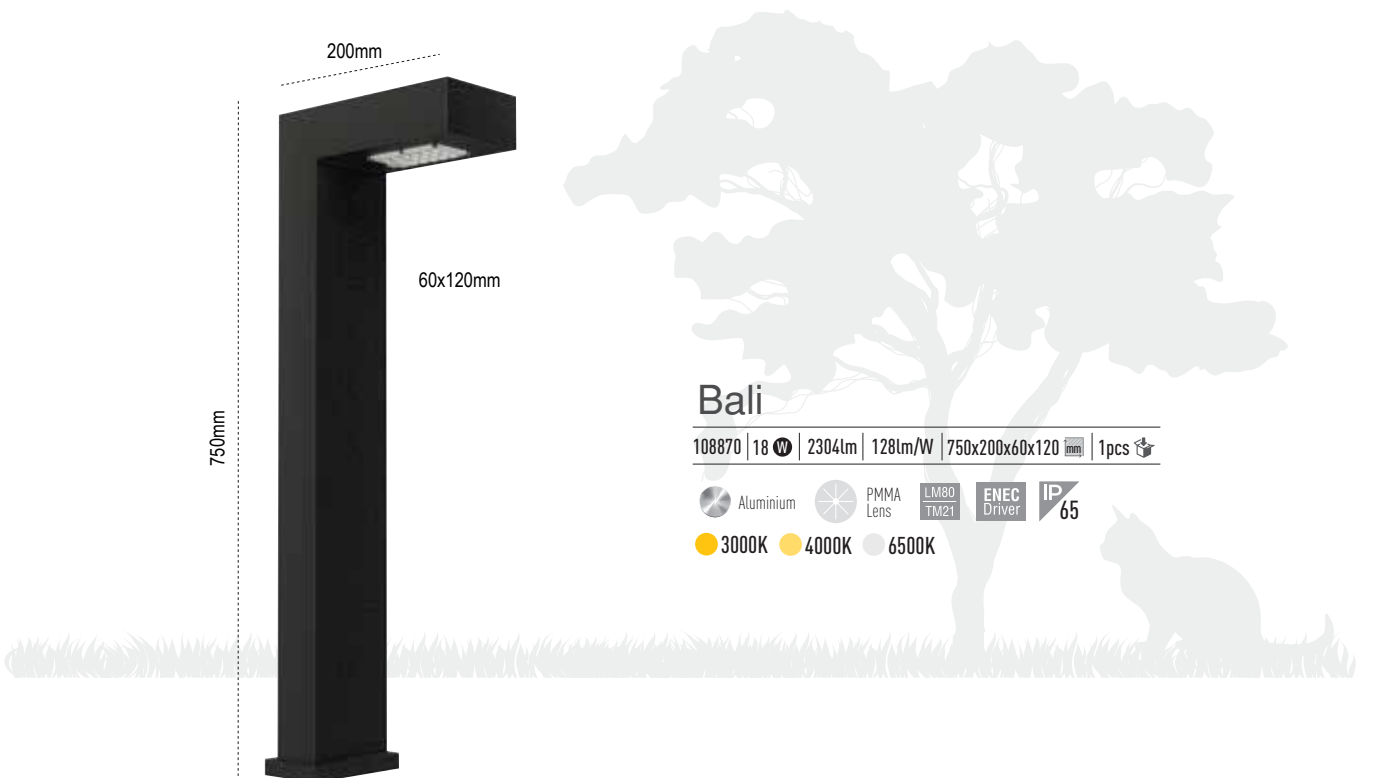

Bali

108870 | 18 W | 2304lm | 128lm/W | 750x200x60x120 mm | 1pcs

- Aluminium
- PMMA Lens
- LM80 TM21
- ENEC Driver
- IP 65
- ☐ 3000K
- ☐ 4000K
- ☐ 6500K