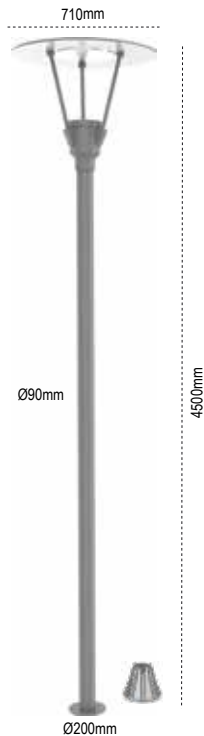

Samos

108612 | 150 W | 2600lm | 52lm/W | 4500x710 mm | 1pcs
108163 | 50 W | 2600lm | 52lm/W | 4500x710 mm | 1pcs

Metal Aluminium Reflector OPAL Diffuser LM80 TM21 ENEC Driver IP 65
● 3000K ● 4000K ● 6500K