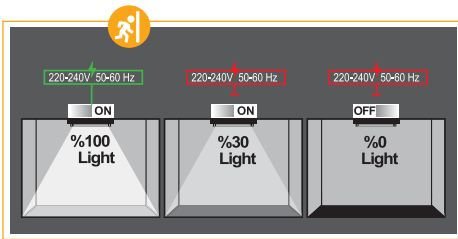

Emergency LED Tube (1,5h)

315116	18 W	6500K	G13	1450 lm	80lm/W	1214x26 mm	25pcs

Glass
A+
180°
CRI-80
30000h
20000
Double Side