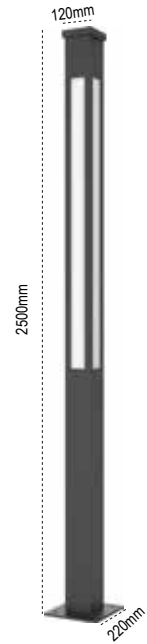

Milas

108500 | 100 W | 2000lm | 2500x120x220 mm | 1pcs

Aluminium OPAL Diffuser LM80 TM21 ENEC Driver IP 54
● 3000K ● 4000K ● 6500K