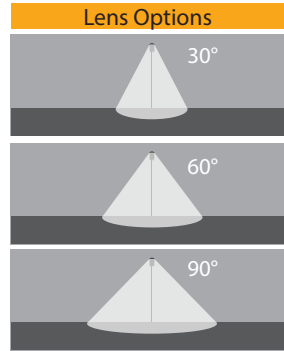

Asymmetric Light Distribution

Suitable for widest areas

Ria IP66

107121	100 W	11000 lm	110lm/W	400x418x100 mm	1pcs
107124	150 W	15000 lm	100lm/W	400x418x100 mm	1pcs

- Aluminium Injection
- Aluminium Reflector
- Tempered Glass
- LM80 TM21
- ENEC Driver
- IP66
- DALI Option
- 3000K 4000K 6500K 2-Step DIM