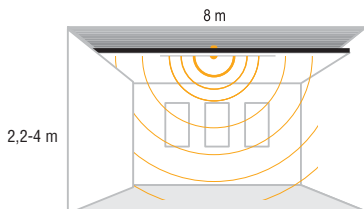

New

Recessed Mounted Microwave Sensor

326838 | 66 | 50pcs