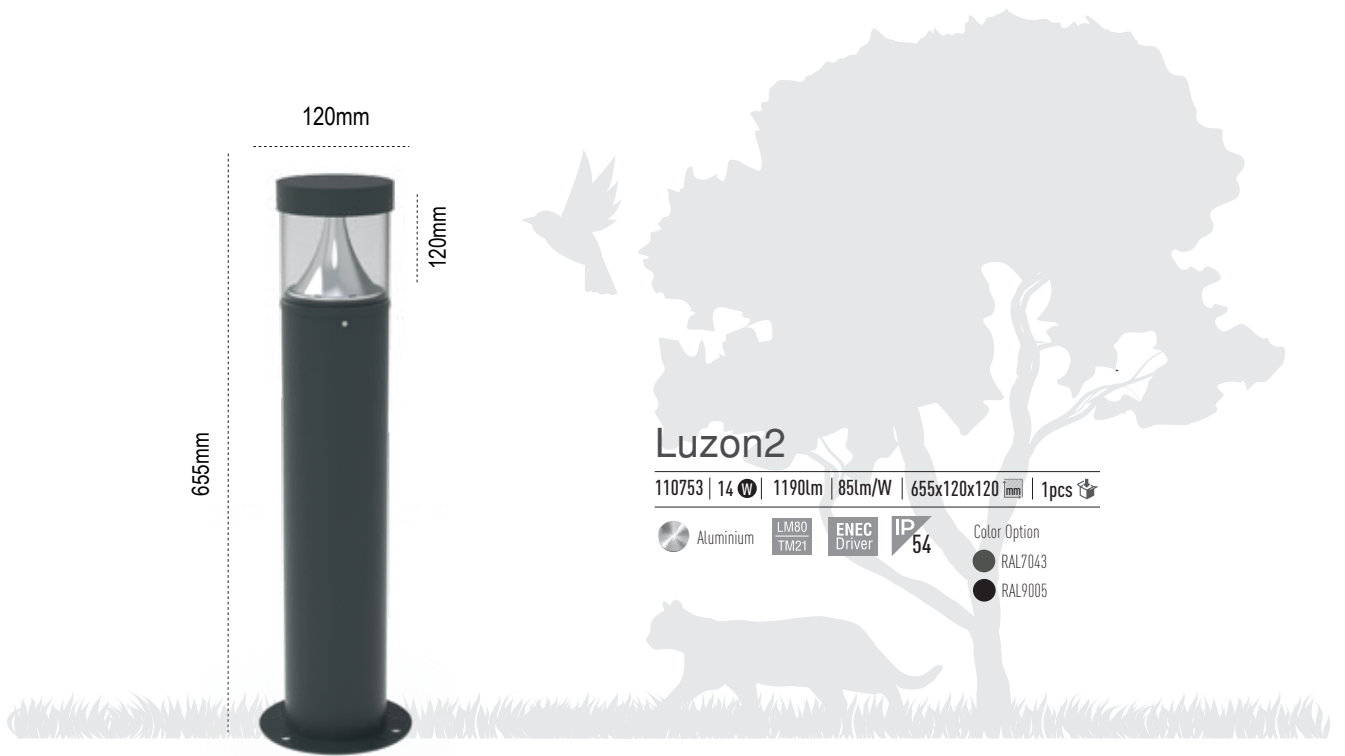

Luzon2

110753 | 14 W | 1190lm | 85lm/W | 655x120x120 mm | 1pcs

- Aluminium
- LM80 TM21
- ENEC Driver
- IP 54
- Color Option
- ☐ RAL7043
- ☐ RAL9005