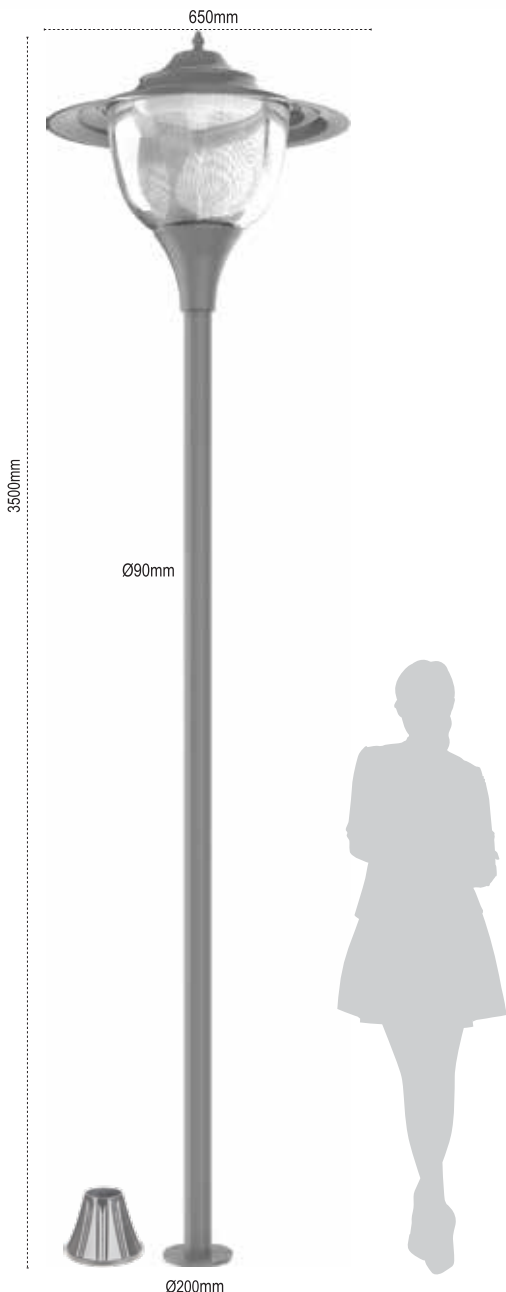

MesaLED

- **W** 60W
- **5280lm**
- **Aluminium Body**
- **Anti-Glare Special Difusser**

Anti-glare special diffuser

- **Prismatic diffuser**
- **Anti-glare optic**
- **High transmission diffuser**

RAL Code Options

RAL9005   RAL9006   RAL7043

Distance: 20m

Average Luminous Level: 13lx
MesaLED 60W

MesaLED

108609	30 W	2700lm	90lm/W	3500x650x200 mm	1 pcs
108608	60 W	5280lm	88lm/W	3500x650x200 mm	1 pcs

1. Aluminium
   - Anti Glare Diffuser
   - LM80
   - TM21
   - ENEC Driver
   - IP 54
2. 3000K ● 4000K ● 6500K