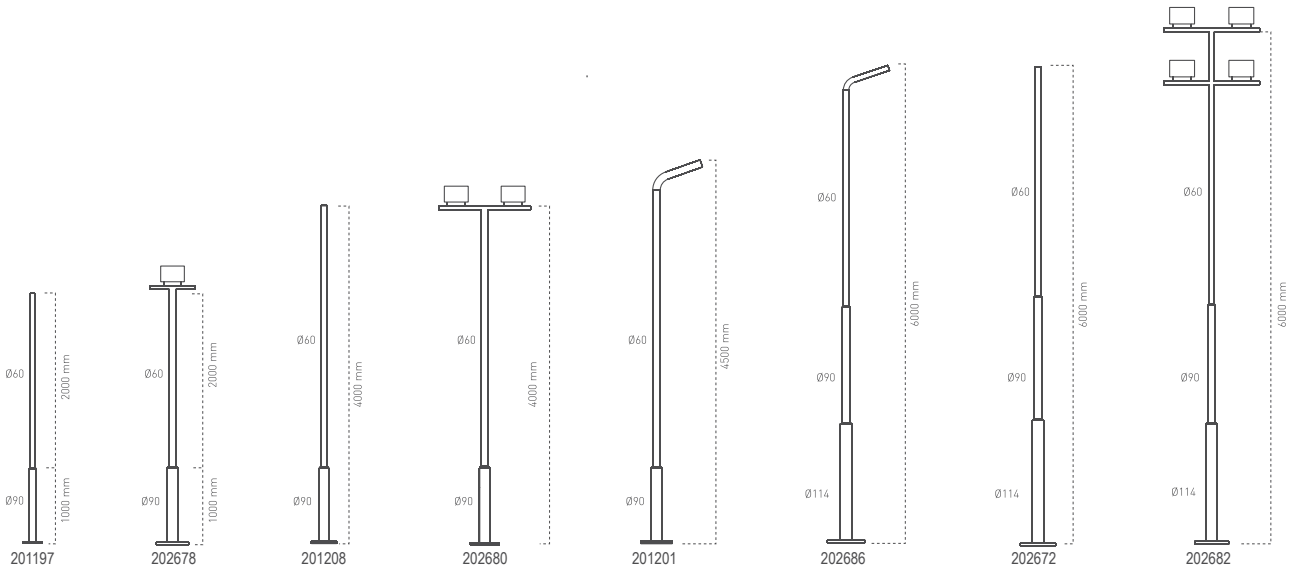

201197	3 m	Stepped Pipe Pole	1pcs	202680	4 m	2 Projector Mast	1pcs	202672	6 m	Stepped Pipe Pole	1pcs
202678	3 m	1 Projector Pipe Mast	1pcs	201201	4,5m	Lamp post	1pcs	202682	6 m	4 Projector Mast	1pcs
201208	4 m	Stepped Pipe Pole	1pcs	202686	6 m	Lamp post	1pcs	312688	Ankraj	250mm Polyester	1pcs