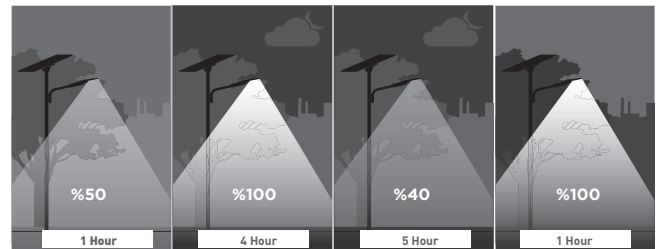

Doka G2 Solar

114962	20 W	2600lm	340x274x66 mm	1 pcs
114963	40 W	5200lm	340x274x66 mm	1 pcs
114964	60 W	7800lm	340x274x66 mm	1 pcs
114965	80 W	10400lm	340x274x66 mm	1 pcs
114966	100 W	12000lm	340x274x66 mm	1 pcs

CE