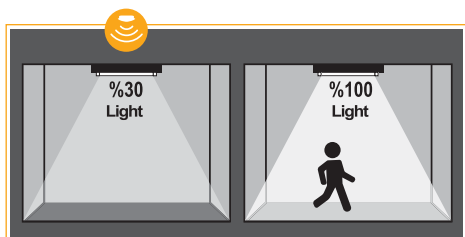

LED Tube with Sensor

315114	18 W	6500K	G13	1830 lm	101lm/W	1212x26 mm	25pcs
315115	18 W	6500K	G13	1500 lm	83lm/W	1212x26 mm	25pcs

Glass
A+
180°
CRI-80
30000h
20000
Double Side