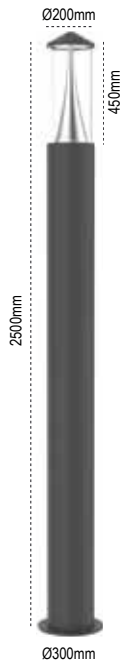

Luzon

109736 | 40 W | 4000lm | 100lm/W | 2500x120x220 mm | 1pcs

Aluminium Aluminium Reflector CLEAR Diffuser LM80 TM21 ENEC Driver
 ● 3000K ● 4000K ● 6500K IP 54

Alinda

107467 | 35 W | 2450lm | 90lm/W | 2500x120x220 mm | 1pcs