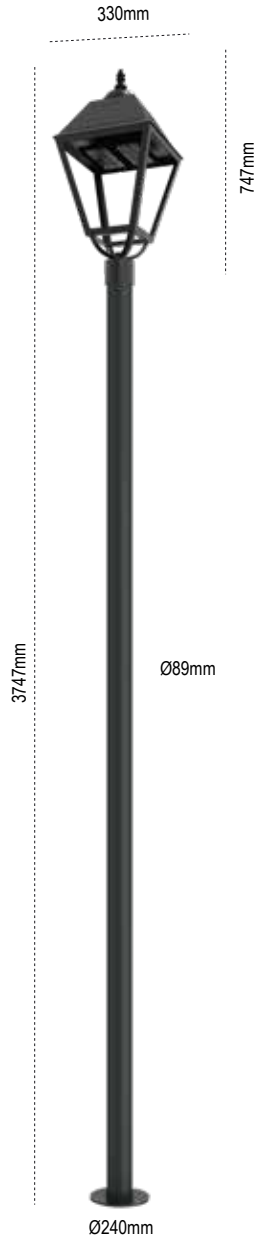

Ø240mm

Ø240mm

Ø240mm

Troya G2

206776	25 W	1575lm	63lm/W	600x450 mm	1 pcs
206780	50 W	3150lm	63lm/W	600x450 mm	1 pcs
206783	75 W	4725lm	63lm/W	600x450 mm	1 pcs

Aluminium OPAL Diffuser LM80 TM21 ENEC Driver IP 65
● 3000K ● 4000K ● 6500K

Karya

206804	25 W	2800lm	112lm/W	330x330x747 mm	1 pcs
206807	50 W	5450lm	109lm/W	330x330x747 mm	1 pcs
206810	75 W	7875lm	105lm/W	330x330x747 mm	1 pcs

Aluminium PMMA Lens LM80 TM21 ENEC Driver IP 65
● 3000K ● 4000K ● 6500K

Knidos

206786	25 W	2250lm	90lm/W	435x435x515 mm	1 pcs
206789	50 W	4500lm	90lm/W	435x435x515 mm	1 pcs
206792	75 W	6750lm	90lm/W	435x435x515 mm	1 pcs

Aluminium PMMA Lens LM80 TM21 ENEC Driver IP 54
● 3000K ● 4000K ● 6500K