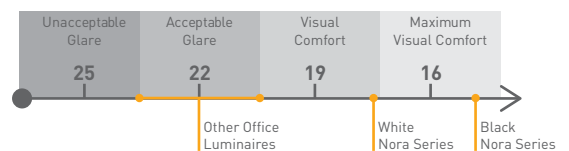

UGR (Unified Glare Rating)