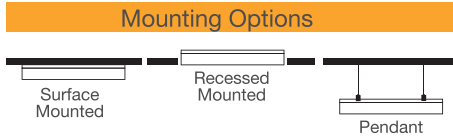

Continuous Linear Connection

Continuous Linear Connection with External Connection apparatus without opening the product.

Eterna G2 Surface Mounted (57mm)

114415	14 W	1512lm	108lm/W	620x57x85 mm	1pcs
114416	20 W	2200lm	110lm/W	900x57x85 mm	1pcs
114417	28 W	3024lm	108lm/W	1220x57x85 mm	1pcs
114418	42 W	4494lm	107lm/W	1500x57x85 mm	1pcs