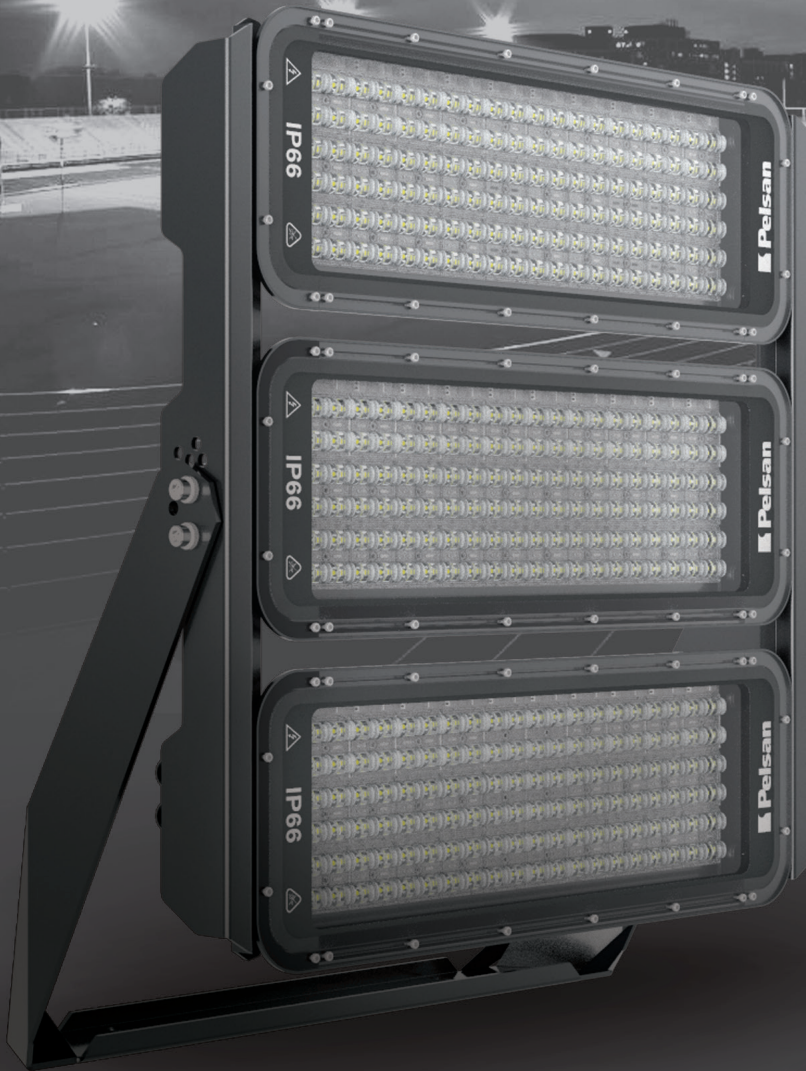

High Power Floodlights

CRUZO

www.pelsan.com.tr

Cruzo

For large areas and Sport Fields High Power Professional Floodlights

1000W

300W

400-500W

600W

1000W

Product Video

www.pelsan.com.tr

Lens Options

30°

60°

90°

 Pelsan

Technical Specifications

Mechanical Specifications

Body	Aluminium
IP Rating	IP66
IK Rating Body	IK10
Fire Protection	650°C
Cable Gland	Metal
Cable	3x1,5mm ²
Weight	15 / 25/ 32 / 45kg
RAL Code	7043
Dimensions(mm)	712x377x226 / 612x613x294 / 712x613x294 / 712x824x345mm
Mounting Type	Pole/Ground