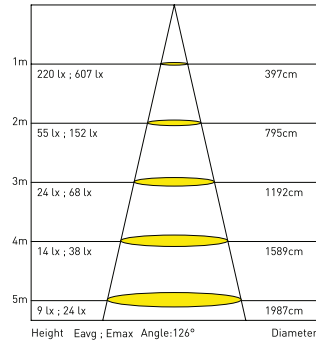

### Işık Şiddeti Dağılım Eğrisi

Light Distribution Curve

180.0 — 0.0 160W ML η:60.20 %  
270.0 — 90.0

### Konik Diyagram

Conic Diagram